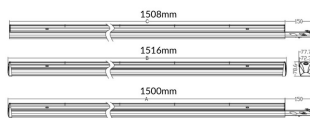

MARKETLINE LUMINAIRES

Lavov Industrial fixture from the family MARKETLINE with a selectable power of 35, 40, 45, 50W and a Double Aysmmetric degrees beam angle with a real lumen output of 5600, 6400, 7200, 8000lm and an efficiency of 160 lm/W made in ALUMINUM and finished in Black colour.ON-OFF driver.

Item code	86.ML01.1477.02
Product type	Indoor
Category	Industrial
Family	MARKETLINE
Subfamily	MARKETLINE LUMINAIRES

Pictograms

Scheme

Product

Real power (W)	35
Real luminous flux (Lm)	5600, 6400, 7200, 8000
Luminous efficiency (Lm/W)	160
Beam angle (°)	Double Aysmmetric
Life time (h)	50000h L80B10
IP	20
Colour	Black
Control gear included	Yes
Control gear	ON-OFF
Colour temperature (K)	4000
Colour consistency (SDCM)	SDCM<3
CRI	80