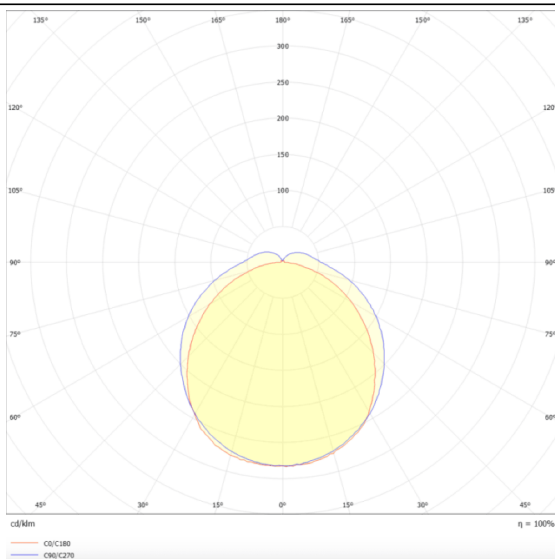

MARKETLINE LUMINAIRES

Lavov Industrial fixture from the family MARKETLINE with a selectable power of 55, 60, 65, 70W and a Flat 120 degrees beam angle with a real lumen output of 880, 9600, 10400, 11200lm and an efficiency of 160 lm/W made in ALUMINUM and finished in White colour.ON-OFF driver.

Scheme

Photometry

Item code	86.ML01.2401.01
Product type	Indoor
Category	Industrial
Family	MARKETLINE
Subfamily	MARKETLINE LUMINAIRES
Pictograms	

Product	
Real power (W)	55
Real luminous flux (Lm)	880, 9600, 10400, 11200
Luminous efficiency (Lm/W)	160
Beam angle (°)	Flat 120
Life time (h)	50000h L80B10
IP	20
Colour	White
Control gear included	Yes
Control gear	ON-OFF
Light source	LED
Type of LED	SMD
Colour temperature (K)	4000
Colour consistency (SDCM)	SDCM3
CRI	80