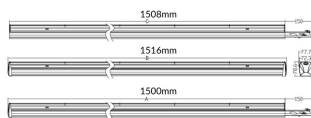

MARKETLINE LUMINAIRES

Lavov Industrial fixture from the family MARKETLINE with a selectable power of 55, 60, 65, 70W and a Flat 120 degrees beam angle with a real lumen output of 880, 9600, 10400, 11200lm and an efficiency of 160 lm/W made in ALUMINUM and finished in White colour.ON-OFF driver.

Item code	86.ML01.2401.01
Product type	Indoor
Category	Industrial
Family	MARKETLINE
Subfamily	MARKETLINE LUMINAIRES
Pictograms	

Scheme

Photometry

Product

Real power (W)	55
Real luminous flux (Lm)	880, 9600, 10400, 11200
Luminous efficiency (Lm/W)	160
Beam angle (°)	Flat 120
Life time (h)	50000h L80B10
IP	20
Colour	White
Control gear included	Yes
Control gear	ON-OFF
Colour temperature (K)	4000
Colour consistency (SDCM)	SDCM<3
CRI	80