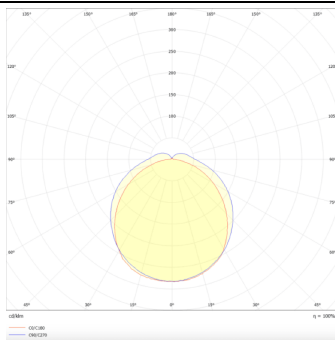

MARKETLINE LUMINAIRES

Lavov Industrial fixture from the family MARKETLINE with a selectable power of 55, 60, 65, 70W and a Flat 120 degrees beam angle with a real lumen output of 880, 9600, 10400, 11200lm and an efficiency of 160 lm/W made in ALUMINUM and finished in White colour.ON-OFF driver.

Item code	86.ML01.2401.01
Product type	Indoor
Category	Industrial
Family	MARKETLINE
Subfamily	MARKETLINE LUMINAIRES

Pictograms

Scheme

Photometry

Product

Real power (W)	55
Real luminous flux (Lm)	880, 9600, 10400, 11200
Luminous efficiency (Lm/W)	160
Beam angle (°)	Flat 120
Life time (h)	50000h L80B10
IP	20
Colour	White
Control gear included	Yes
Control gear	ON-OFF
Colour temperature (K)	4000
Colour consistency (SDCM)	SDCM<3
CRI	80