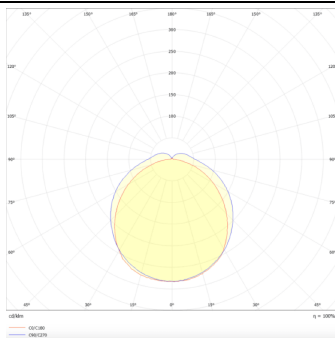

MARKETLINE LUMINAIRES

Lavov Industrial fixture from the family MARKETLINE with a selectable power of 55, 60, 65, 70W and a Flat 120 degrees beam angle with a real lumen output of 880, 9600, 10400, 11200lm and an efficiency of 160 lm/W made in ALUMINUM and finished in White colour.ON-OFF driver.

Item code	86.ML01.2401.01
Product type	Indoor
Category	Industrial
Family	MARKETLINE
Subfamily	MARKETLINE LUMINAIRES

Pictograms

Scheme

Photometry

Product

Real power (W)	55
Real luminous flux (Lm)	880, 9600, 10400, 11200
Luminous efficiency (Lm/W)	160
Beam angle (°)	Flat 120
Life time (h)	50000h L80B10
IP	20
Colour	White
Control gear included	Yes
Control gear	ON-OFF
Colour temperature (K)	4000
Colour consistency (SDCM)	SDCM<3
CRI	80