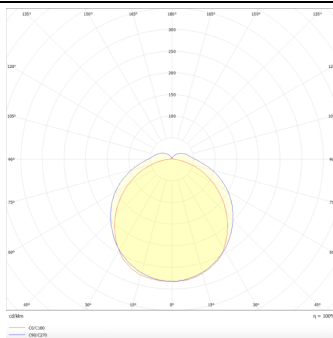

## MARKETLINE LUMINAIRES

Lavov Industrial fixture from the family MARKETLINE with a selectable power of 55, 60, 65, 70W and a Flat 120 degrees beam angle with a real lumen output of 880, 9600, 10400, 11200lm and an efficiency of 160 lm/W made in ALUMINUM and finished in White colour.ON-OFF driver.

## Product

<b>Real power (W)</b>	<b>55</b>
<b>Real luminous flux (Lm)</b>	<b>880, 9600, 10400, 11200</b>
<b>Luminous efficiency (Lm/W)</b>	<b>160</b>
<b>Beam angle (°)</b>	<b>Flat 120</b>
<b>Life time (h)</b>	<b>50000h L80B10</b>
<b>IP</b>	<b>20</b>
<b>Colour</b>	<b>White</b>
<b>Control gear included</b>	<b>Yes</b>
<b>Control gear</b>	<b>ON-OFF</b>
<b>Colour temperature (K)</b>	<b>4000</b>
<b>Colour consistency (SDCM)</b>	<b>SDCM&lt;3</b>
<b>CRI</b>	<b>80</b>