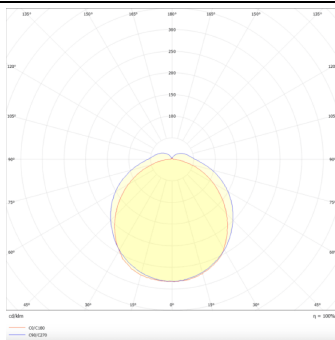

MARKETLINE LUMINAIRES

Lavov Industrial fixture from the family MARKETLINE with a selectable power of 55, 60, 65, 70W and a Flat 120 degrees beam angle with a real lumen output of 880, 9600, 10400, 11200lm and an efficiency of 160 lm/W made in ALUMINUM and finished in Black colour.ON-OFF driver.

Item code	86.ML01.2401.02
Product type	Indoor
Category	Industrial
Family	MARKETLINE
Subfamily	MARKETLINE LUMINAIRES
Pictograms	

Scheme

Photometry

Product

Real power (W)	55
Real luminous flux (Lm)	880, 9600, 10400, 11200
Luminous efficiency (Lm/W)	160
Beam angle (°)	Flat 120
Life time (h)	50000h L80B10
IP	20
Colour	Black
Control gear included	Yes
Control gear	ON-OFF
Colour temperature (K)	4000
Colour consistency (SDCM)	SDCM<3
CRI	80