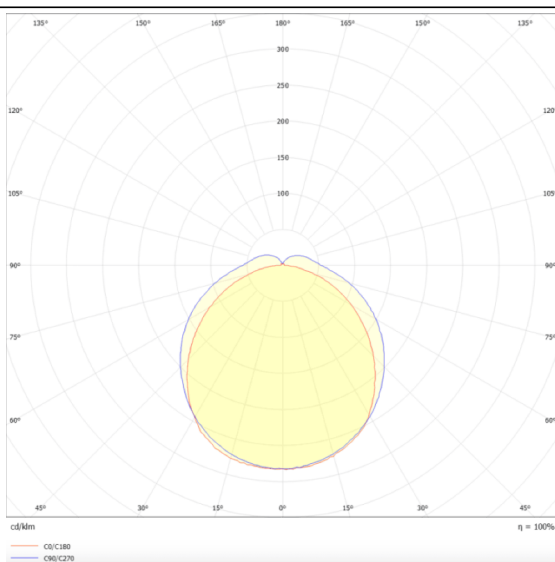

MARKETLINE LUMINAIRES

Lavov Industrial fixture from the family MARKETLINE with a selectable power of 55, 60, 65, 70W and a Flat 120 degrees beam angle with a real lumen output of 880, 9600, 10400, 11200lm and an efficiency of 160 lm/W made in ALUMINUM and finished in Black colour.ON-OFF driver.

Scheme

Photometry

Item code	86.ML01.2401.02
Product type	Indoor
Category	Industrial
Family	MARKETLINE
Subfamily	MARKETLINE LUMINAIRES

Pictograms

Product	
Real power (W)	55
Real luminous flux (Lm)	880, 9600, 10400, 11200
Luminous efficiency (Lm/W)	160
Beam angle (°)	Flat 120
Life time (h)	50000h L80B10
IP	20
Colour	Black
Control gear included	Yes
Control gear	ON-OFF
Light source	LED
Type of LED	SMD
Colour temperature (K)	4000
Colour consistency (SDCM)	SDCM3
CRI	80