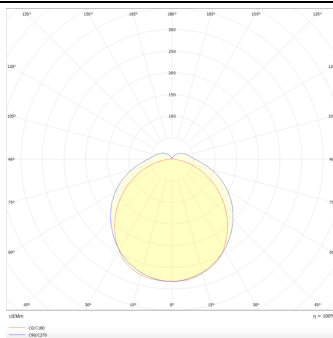

MARKETLINE LUMINAIRES

Lavov Industrial fixture from the family MARKETLINE with a selectable power of 55, 60, 65, 70W and a Flat 120 degrees beam angle with a real lumen output of 880, 9600, 10400, 11200lm and an efficiency of 160 lm/W made in ALUMINUM and finished in Black colour.ON-OFF driver.

Item code	86.ML01.2401.02
Product type	Indoor
Category	Industrial
Family	MARKETLINE
Subfamily	MARKETLINE LUMINAIRES
Pictograms	

Scheme

Photometry

Product

Real power (W)	55
Real luminous flux (Lm)	880, 9600, 10400, 11200
Luminous efficiency (Lm/W)	160
Beam angle (°)	Flat 120
Life time (h)	50000h L80B10
IP	20
Colour	Black
Control gear included	Yes
Control gear	ON-OFF
Colour temperature (K)	4000
Colour consistency (SDCM)	SDCM<3
CRI	80