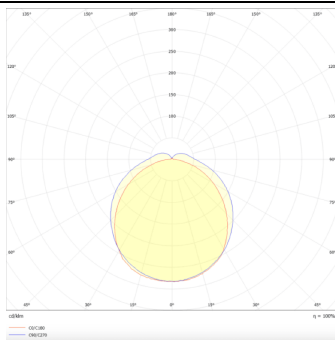

### MARKETLINE LUMINAIRES

Lavov Industrial fixture from the family MARKETLINE with a selectable power of 55, 60, 65, 70W and a Flat 120 degrees beam angle with a real lumen output of 880, 9600, 10400, 11200lm and an efficiency of 160 lm/W made in ALUMINUM and finished in Black colour.ON-OFF driver.

### Product

|                                   |                                |
|-----------------------------------|--------------------------------|
| <b>Real power (W)</b>             | <b>55</b>                      |
| <b>Real luminous flux (Lm)</b>    | <b>880, 9600, 10400, 11200</b> |
| <b>Luminous efficiency (Lm/W)</b> | <b>160</b>                     |
| <b>Beam angle (°)</b>             | <b>Flat 120</b>                |
| <b>Life time (h)</b>              | <b>50000h L80B10</b>           |
| <b>IP</b>                         | <b>20</b>                      |
| <b>Colour</b>                     | <b>Black</b>                   |
| <b>Control gear included</b>      | <b>Yes</b>                     |
| <b>Control gear</b>               | <b>ON-OFF</b>                  |
| <b>Colour temperature (K)</b>     | <b>4000</b>                    |
| <b>Colour consistency (SDCM)</b>  | <b>SDCM&lt;3</b>               |
| <b>CRI</b>                        | <b>80</b>                      |