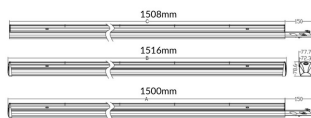

MARKETLINE LUMINAIRES

Lavov Industrial fixture from the family MARKETLINE with a selectable power of 55, 60, 65, 70W and a Flat 120 degrees beam angle with a real lumen output of 880, 9600, 10400, 11200lm and an efficiency of 160 lm/W made in ALUMINUM and finished in Black colour.ON-OFF driver.

Item code	86.ML01.2401.02
Product type	Indoor
Category	Industrial
Family	MARKETLINE
Subfamily	MARKETLINE LUMINAIRES
Pictograms	

Scheme

Photometry

Product

Real power (W)	55
Real luminous flux (Lm)	880, 9600, 10400, 11200
Luminous efficiency (Lm/W)	160
Beam angle (°)	Flat 120
Life time (h)	50000h L80B10
IP	20
Colour	Black
Control gear included	Yes
Control gear	ON-OFF
Colour temperature (K)	4000
Colour consistency (SDCM)	SDCM<3
CRI	80