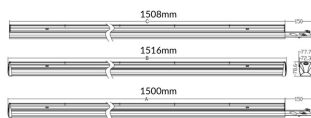

MARKETLINE LUMINAIRES

Lavov Industrial fixture from the family MARKETLINE with a selectable power of 55, 60, 65, 70W and a Flat 120 degrees beam angle with a real lumen output of 880, 9600, 10400, 11200lm and an efficiency of 160 lm/W made in ALUMINUM and finished in White colour.

Item code	86.ML01.2403.01
Product type	Indoor
Category	Industrial
Family	MARKETLINE
Subfamily	MARKETLINE LUMINAIRES

Pictograms

Scheme

Photometry

Product

Real power (W)	55
Real luminous flux (Lm)	880, 9600, 10400, 11200
Luminous efficiency (Lm/W)	160
Beam angle (°)	Flat 120
Life time (h)	50000h L80B10
IP	20
Colour	White
Control gear	DALI
Colour temperature (K)	4000
Colour consistency (SDCM)	SDCM < 3
CRI	80