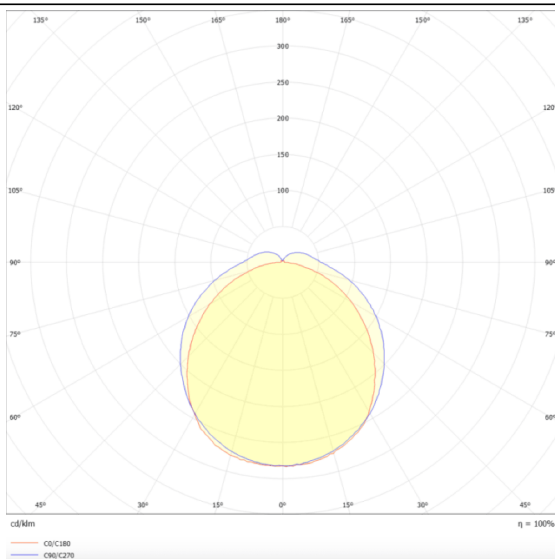

MARKETLINE LUMINAIRES

Lavov Industrial fixture from the family MARKETLINE with a selectable power of 55, 60, 65, 70W and a Flat 120 degrees beam angle with a real lumen output of 880, 9600, 10400, 11200lm and an efficiency of 160 lm/W made in ALUMINUM and finished in White colour.

Scheme

Photometry

Item code	86.ML01.2403.01
Product type	Indoor
Category	Industrial
Family	MARKETLINE
Subfamily	MARKETLINE LUMINAIRES

Pictograms

Product	
Real power (W)	55
Real luminous flux (Lm)	880, 9600, 10400, 11200
Luminous efficiency (Lm/W)	160
Beam angle (°)	Flat 120
Life time (h)	50000h L80B10
IP	20
Colour	White
Control gear	DALI
Colour temperature (K)	4000
Colour consistency (SDCM)	SDCM3
CRI	80