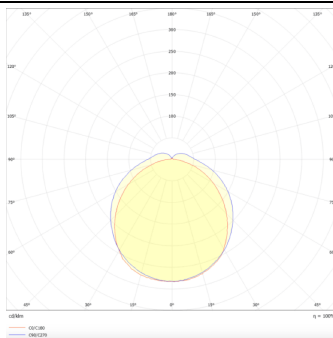

### MARKETLINE LUMINAIRES

Lavov Industrial fixture from the family MARKETLINE with a selectable power of 55, 60, 65, 70W and a Flat 120 degrees beam angle with a real lumen output of 880, 9600, 10400, 11200lm and an efficiency of 160 lm/W made in ALUMINUM and finished in White colour.

#### Product

<b>Real power (W)</b>	<b>55</b>
<b>Real luminous flux (Lm)</b>	<b>880, 9600, 10400, 11200</b>
<b>Luminous efficiency (Lm/W)</b>	<b>160</b>
<b>Beam angle (°)</b>	<b>Flat 120</b>
<b>Life time (h)</b>	<b>50000h L80B10</b>
<b>IP</b>	<b>20</b>
<b>Colour</b>	<b>White</b>
<b>Control gear</b>	<b>DALI</b>
<b>Colour temperature (K)</b>	<b>4000</b>
<b>Colour consistency (SDCM)</b>	<b>SDCM&lt;3</b>
<b>CRI</b>	<b>80</b>