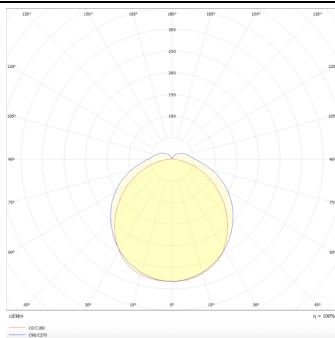

MARKETLINE LUMINAIRES

Lavov Industrial fixture from the family MARKETLINE with a selectable power of 55, 60, 65, 70W and a Flat 120 degrees beam angle with a real lumen output of 880, 9600, 10400, 11200lm and an efficiency of 160 lm/W made in ALUMINUM and finished in White colour.

Item code	86.ML01.2403.01
Product type	Indoor
Category	Industrial
Family	MARKETLINE
Subfamily	MARKETLINE LUMINAIRES

Pictograms

Scheme

Photometry

Product

Real power (W)	55
Real luminous flux (Lm)	880, 9600, 10400, 11200
Luminous efficiency (Lm/W)	160
Beam angle (°)	Flat 120
Life time (h)	50000h L80B10
IP	20
Colour	White
Control gear	DALI
Colour temperature (K)	4000
Colour consistency (SDCM)	SDCM < 3
CRI	80