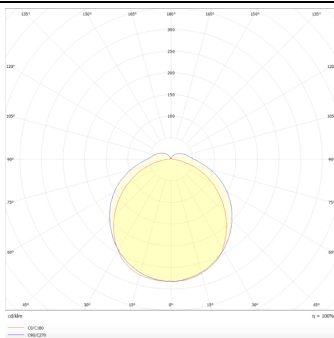

### MARKETLINE LUMINAIRES

Lavov Industrial fixture from the family MARKETLINE with a selectable power of 55, 60, 65, 70W and a Flat 120 degrees beam angle with a real lumen output of 880, 9600, 10400, 11200lm and an efficiency of 160 lm/W made in ALUMINUM and finished in White colour.

### Product

<b>Real power (W)</b>	<b>55</b>
<b>Real luminous flux (Lm)</b>	<b>880, 9600, 10400, 11200</b>
<b>Luminous efficiency (Lm/W)</b>	<b>160</b>
<b>Beam angle (°)</b>	<b>Flat 120</b>
<b>Life time (h)</b>	<b>50000h L80B10</b>
<b>IP</b>	<b>20</b>
<b>Colour</b>	<b>White</b>
<b>Control gear</b>	<b>DALI</b>
<b>Colour temperature (K)</b>	<b>4000</b>
<b>Colour consistency (SDCM)</b>	<b>SDCM&lt;3</b>
<b>CRI</b>	<b>80</b>