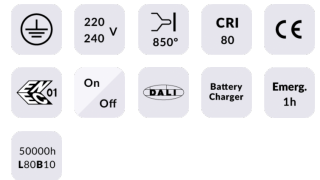

Pictograms