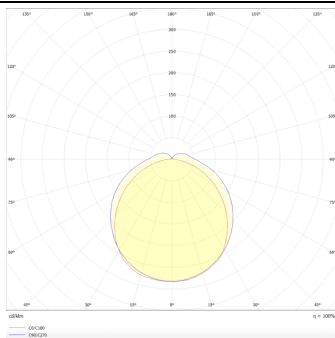

MARKETLINE LUMINAIRES

Lavov Industrial fixture from the family MARKETLINE with a selectable power of 55, 60, 65, 70W and a Flat 120 degrees beam angle with a real lumen output of 880, 9600, 10400, 11200lm and an efficiency of 160 lm/W made in ALUMINUM and finished in Black colour.

Item code	86.ML01.2403.02
Product type	Indoor
Category	Industrial
Family	MARKETLINE
Subfamily	MARKETLINE LUMINAIRES

Pictograms

Scheme

Photometry

Product

Real power (W)	55
Real luminous flux (Lm)	880, 9600, 10400, 11200
Luminous efficiency (Lm/W)	160
Beam angle (°)	Flat 120
Life time (h)	50000h L80B10
IP	20
Colour	Black
Control gear	DALI
Colour temperature (K)	4000
Colour consistency (SDCM)	SDCM < 3
CRI	80