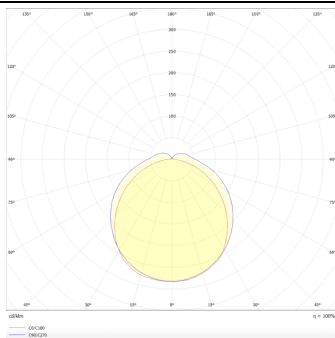

MARKETLINE LUMINAIRES

Lavov Industrial fixture from the family MARKETLINE with a selectable power of 55, 60, 65, 70W and a Flat 120 degrees beam angle with a real lumen output of 880, 9600, 10400, 11200lm and an efficiency of 160 lm/W made in ALUMINUM and finished in Black colour.

Item code	86.ML01.2403.02
Product type	Indoor
Category	Industrial
Family	MARKETLINE
Subfamily	MARKETLINE LUMINAIRES

Pictograms

Scheme

Photometry

Product

Real power (W)	55
Real luminous flux (Lm)	880, 9600, 10400, 11200
Luminous efficiency (Lm/W)	160
Beam angle (°)	Flat 120
Life time (h)	50000h L80B10
IP	20
Colour	Black
Control gear	DALI
Colour temperature (K)	4000
Colour consistency (SDCM)	SDCM<3
CRI	80