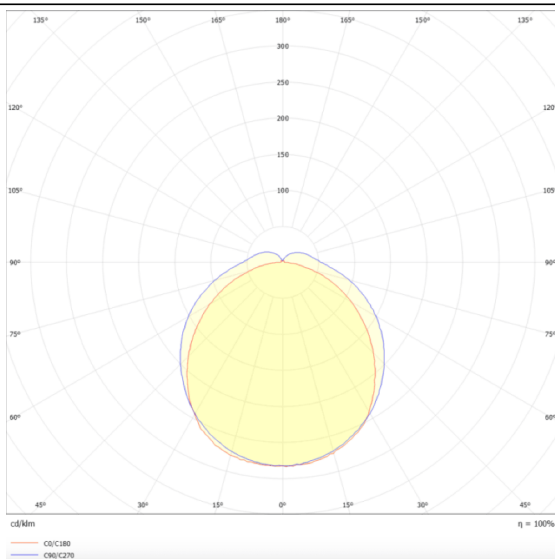

MARKETLINE LUMINAIRES

Lavov Industrial fixture from the family MARKETLINE with a selectable power of 55, 60, 65, 70W and a Flat 120 degrees beam angle with a real lumen output of 880, 9600, 10400, 11200lm and an efficiency of 160 lm/W made in ALUMINUM and finished in Black colour.

Scheme

Photometry

Item code	86.ML01.2403.02
Product type	Indoor
Category	Industrial
Family	MARKETLINE
Subfamily	MARKETLINE LUMINAIRES
Pictograms	

Product	
Real power (W)	55
Real luminous flux (Lm)	880, 9600, 10400, 11200
Luminous efficiency (Lm/W)	160
Beam angle (°)	Flat 120
Life time (h)	50000h L80B10
IP	20
Colour	Black
Control gear	DALI
Colour temperature (K)	4000
Colour consistency (SDCM)	SDCM3
CRI	80