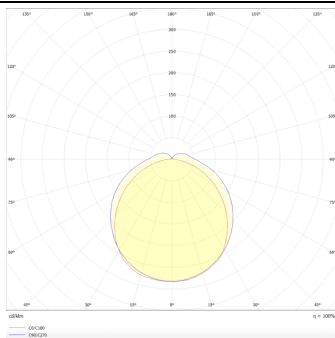

Scheme

Photometry

Product

Real power (W)	55
Real luminous flux (Lm)	880, 9600, 10400, 11200
Luminous efficiency (Lm/W)	160
Beam angle (°)	Flat 120
Life time (h)	50000h L80B10
IP	20
Colour	Black
Control gear	DALI
Colour temperature (K)	4000
Colour consistency (SDCM)	SDCM < 3
CRI	80