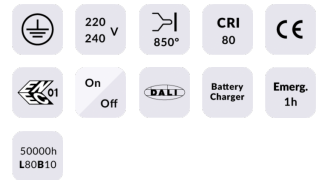

MARKETLINE LUMINAIRES

Lavov Industrial fixture from the family MARKETLINE with a selectable power of 55, 60, 65, 70W and a Flat 120 degrees beam angle with a real lumen output of 880, 9600, 10400, 11200lm and an efficiency of 160 lm/W made in ALUMINUM and finished in White colour.ON-OFF driver.

Item code	86.ML01.2405.01
Product type	Indoor
Category	Industrial
Family	MARKETLINE
Subfamily	MARKETLINE LUMINAIRES

Pictograms

Scheme

Product

Real power (W)	55
Real luminous flux (Lm)	880, 9600, 10400, 11200
Luminous efficiency (Lm/W)	160
Beam angle (°)	Flat 120
Life time (h)	50000h L80B10
IP	20
Colour	White
Control gear included	Yes
Control gear	ON-OFF
Colour temperature (K)	4000
Colour consistency (SDCM)	SDCM<3
CRI	80