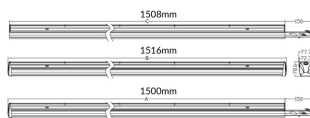

MARKETLINE LUMINAIRES

Lavov Industrial fixture from the family MARKETLINE with a selectable power of 55, 60, 65, 70W and a Flat 120 degrees beam angle with a real lumen output of 880, 9600, 10400, 11200lm and an efficiency of 160 lm/W made in ALUMINUM and finished in White colour.ON-OFF driver.

Item code	86.ML01.2405.01
Product type	Indoor
Category	Industrial
Family	MARKETLINE
Subfamily	MARKETLINE LUMINAIRES

Pictograms

Scheme

Product

Real power (W)	55
Real luminous flux (Lm)	880, 9600, 10400, 11200
Luminous efficiency (Lm/W)	160
Beam angle (°)	Flat 120
Life time (h)	50000h L80B10
IP	20
Colour	White
Control gear included	Yes
Control gear	ON-OFF
Colour temperature (K)	4000
Colour consistency (SDCM)	SDCM<3
CRI	80