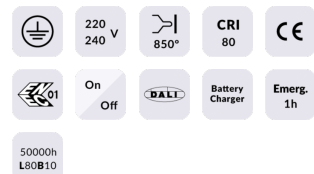

### MARKETLINE LUMINAIRES

Lavov Industrial fixture from the family MARKETLINE with a selectable power of 55, 60, 65, 70W and a Flat 120 degrees beam angle with a real lumen output of 880, 9600, 10400, 11200lm and an efficiency of 160 lm/W made in ALUMINUM and finished in White colour.ON-OFF driver.

### Pictograms

<b>Product</b>	
<b>Real power (W)</b>	<b>55</b>
<b>Real luminous flux (Lm)</b>	<b>880, 9600, 10400, 11200</b>
<b>Luminous efficiency (Lm/W)</b>	<b>160</b>
<b>Beam angle (°)</b>	<b>Flat 120</b>
<b>Life time (h)</b>	<b>50000h L80B10</b>
<b>IP</b>	<b>20</b>
<b>Colour</b>	<b>White</b>
<b>Control gear included</b>	<b>Yes</b>
<b>Control gear</b>	<b>ON-OFF</b>
<b>Colour temperature (K)</b>	<b>4000</b>
<b>Colour consistency (SDCM)</b>	<b>SDCM&lt;3</b>
<b>CRI</b>	<b>80</b>