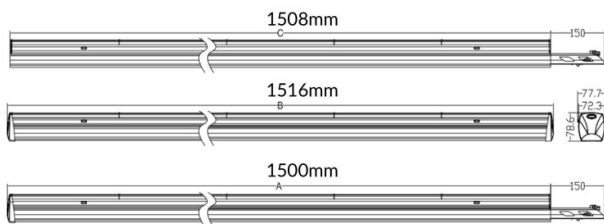

### MARKETLINE LUMINAIRES

Lavov Industrial fixture from the family MARKETLINE with a selectable power of 55, 60, 65, 70W and a Flat 120 degrees beam angle with a real lumen output of 880, 9600, 10400, 11200lm and an efficiency of 160 lm/W made in ALUMINUM and finished in White colour.ON-OFF driver.

### Scheme

<b>Item code</b>	<b>86.ML01.2405.01</b>
<b>Product type</b>	<b>Indoor</b>
<b>Category</b>	<b>Industrial</b>
<b>Family</b>	<b>MARKETLINE</b>
<b>Subfamily</b>	<b>MARKETLINE LUMINAIRES</b>

### Pictograms

<b>Product</b>	
<b>Real power (W)</b>	<b>55</b>
<b>Real luminous flux (Lm)</b>	<b>880, 9600, 10400, 11200</b>
<b>Luminous efficiency (Lm/W)</b>	<b>160</b>
<b>Beam angle (°)</b>	<b>Flat 120</b>
<b>Life time (h)</b>	<b>50000h L80B10</b>
<b>IP</b>	<b>20</b>
<b>Colour</b>	<b>White</b>
<b>Control gear included</b>	<b>Yes</b>
<b>Control gear</b>	<b>ON-OFF</b>
<b>Colour temperature (K)</b>	<b>4000</b>
<b>Colour consistency (SDCM)</b>	<b>SDCM&lt;3</b>
<b>CRI</b>	<b>80</b>