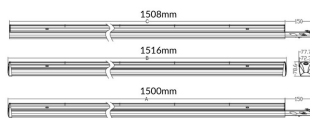

MARKETLINE LUMINAIRES

Lavov Industrial fixture from the family MARKETLINE with a selectable power of 55, 60, 65, 70W and a Flat 120 degrees beam angle with a real lumen output of 880, 9600, 10400, 11200lm and an efficiency of 160 lm/W made in ALUMINUM and finished in Black colour.ON-OFF driver.

Item code	86.ML01.2405.02
Product type	Indoor
Category	Industrial
Family	MARKETLINE
Subfamily	MARKETLINE LUMINAIRES

Pictograms

Scheme

Product

Real power (W)	55
Real luminous flux (Lm)	880, 9600, 10400, 11200
Luminous efficiency (Lm/W)	160
Beam angle (°)	Flat 120
Life time (h)	50000h L80B10
IP	20
Colour	Black
Control gear included	Yes
Control gear	ON-OFF
Colour temperature (K)	4000
Colour consistency (SDCM)	SDCM<3
CRI	80