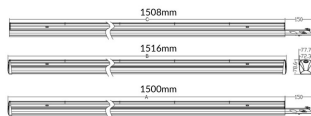

### MARKETLINE LUMINAIRES

Lavov Industrial fixture from the family MARKETLINE with a selectable power of 55, 60, 65, 70W and a Flat 120 degrees beam angle with a real lumen output of 880, 9600, 10400, 11200lm and an efficiency of 160 lm/W made in ALUMINUM and finished in White colour.ON-OFF driver.

#### Product

<b>Real power (W)</b>	<b>55</b>
<b>Real luminous flux (Lm)</b>	<b>880, 9600, 10400, 11200</b>
<b>Luminous efficiency (Lm/W)</b>	<b>160</b>
<b>Beam angle (°)</b>	<b>Flat 120</b>
<b>Life time (h)</b>	<b>50000h L80B10</b>
<b>IP</b>	<b>20</b>
<b>Colour</b>	<b>White</b>
<b>Control gear included</b>	<b>Yes</b>
<b>Control gear</b>	<b>ON-OFF</b>
<b>Colour temperature (K)</b>	<b>4000</b>
<b>Colour consistency (SDCM)</b>	<b>SDCM&lt;3</b>
<b>CRI</b>	<b>80</b>