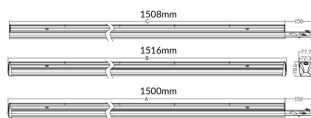

### MARKETLINE LUMINAIRES

Lavov Industrial fixture from the family MARKETLINE with a selectable power of 55, 60, 65, 70W and a Flat 120 degrees beam angle with a real lumen output of 880, 9600, 10400, 11200lm and an efficiency of 160 lm/W made in ALUMINUM and finished in White colour.ON-OFF driver.

#### Product

<b>Real power (W)</b>	<b>55</b>
<b>Real luminous flux (Lm)</b>	<b>880, 9600, 10400, 11200</b>
<b>Luminous efficiency (Lm/W)</b>	<b>160</b>
<b>Beam angle (°)</b>	<b>Flat 120</b>
<b>Life time (h)</b>	<b>50000h L80B10</b>
<b>IP</b>	<b>20</b>
<b>Colour</b>	<b>White</b>
<b>Control gear included</b>	<b>Yes</b>
<b>Control gear</b>	<b>ON-OFF</b>
<b>Colour temperature (K)</b>	<b>4000</b>
<b>Colour consistency (SDCM)</b>	<b>SDCM&lt;3</b>
<b>CRI</b>	<b>80</b>