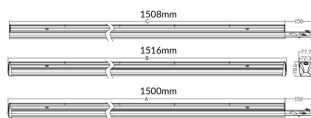

MARKETLINE LUMINAIRES

Lavov Industrial fixture from the family MARKETLINE with a selectable power of 55, 60, 65, 70W and a Flat 120 degrees beam angle with a real lumen output of 880, 9600, 10400, 11200lm and an efficiency of 160 lm/W made in ALUMINUM and finished in Black colour.ON-OFF driver.

Item code	86.ML01.2407.02
Product type	Indoor
Category	Industrial
Family	MARKETLINE
Subfamily	MARKETLINE LUMINAIRES

Pictograms

Scheme

Product

Real power (W)	55
Real luminous flux (Lm)	880, 9600, 10400, 11200
Luminous efficiency (Lm/W)	160
Beam angle (°)	Flat 120
Life time (h)	50000h L80B10
IP	20
Colour	Black
Control gear included	Yes
Control gear	ON-OFF
Colour temperature (K)	4000
Colour consistency (SDCM)	SDCM<3
CRI	80