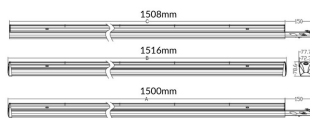

MARKETLINE LUMINAIRES

Lavov Industrial fixture from the family MARKETLINE with a selectable power of 55, 60, 65, 70W and a Flat 120 degrees beam angle with a real lumen output of 880, 9600, 10400, 11200lm and an efficiency of 160 lm/W made in ALUMINUM and finished in Black colour.ON-OFF driver.

Item code	86.ML01.2407.02
Product type	Indoor
Category	Industrial
Family	MARKETLINE
Subfamily	MARKETLINE LUMINAIRES

Pictograms

Scheme

Product

Real power (W)	55
Real luminous flux (Lm)	880, 9600, 10400, 11200
Luminous efficiency (Lm/W)	160
Beam angle (°)	Flat 120
Life time (h)	50000h L80B10
IP	20
Colour	Black
Control gear included	Yes
Control gear	ON-OFF
Colour temperature (K)	4000
Colour consistency (SDCM)	SDCM<3
CRI	80