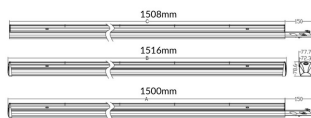

MARKETLINE LUMINAIRES

Lavov Industrial fixture from the family MARKETLINE with a selectable power of 55, 60, 65, 70W and a Sharp 25 degrees beam angle with a real lumen output of 880, 9600, 10400, 11200lm and an efficiency of 160 lm/W made in ALUMINUM and finished in White colour.ON-OFF driver.

Item code	86.ML01.2411.01
Product type	Indoor
Category	Industrial
Family	MARKETLINE
Subfamily	MARKETLINE LUMINAIRES
Pictograms	

Scheme

Photometry

Product

Real power (W)	55
Real luminous flux (Lm)	880, 9600, 10400, 11200
Luminous efficiency (Lm/W)	160
Beam angle (°)	Sharp 25
Life time (h)	50000h L80B10
IP	20
Colour	White
Control gear included	Yes
Control gear	ON-OFF
Colour temperature (K)	4000
Colour consistency (SDCM)	SDCM<3
CRI	80