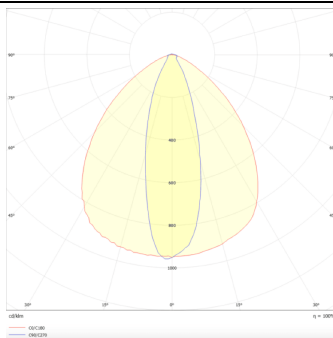

MARKETLINE LUMINAIRES

Lavov Industrial fixture from the family MARKETLINE with a selectable power of 55, 60, 65, 70W and a Sharp 25 degrees beam angle with a real lumen output of 880, 9600, 10400, 11200lm and an efficiency of 160 lm/W made in ALUMINUM and finished in White colour.ON-OFF driver.

Item code	86.ML01.2411.01
Product type	Indoor
Category	Industrial
Family	MARKETLINE
Subfamily	MARKETLINE LUMINAIRES

Pictograms

Scheme

Photometry

Product

Real power (W)	55
Real luminous flux (Lm)	880, 9600, 10400, 11200
Luminous efficiency (Lm/W)	160
Beam angle (°)	Sharp 25
Life time (h)	50000h L80B10
IP	20
Colour	White
Control gear included	Yes
Control gear	ON-OFF
Colour temperature (K)	4000
Colour consistency (SDCM)	SDCM<3
CRI	80