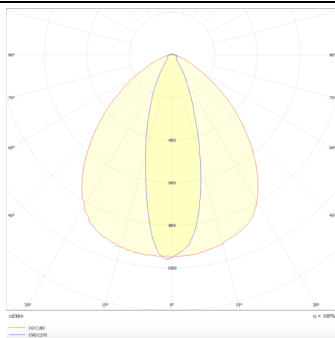

MARKETLINE LUMINAIRES

Lavov Industrial fixture from the family MARKETLINE with a selectable power of 55, 60, 65, 70W and a Sharp 25 degrees beam angle with a real lumen output of 880, 9600, 10400, 11200lm and an efficiency of 160 lm/W made in ALUMINUM and finished in White colour.ON-OFF driver.

Item code	86.ML01.2411.01
Product type	Indoor
Category	Industrial
Family	MARKETLINE
Subfamily	MARKETLINE LUMINAIRES
Pictograms	

Scheme

Photometry

Product

Real power (W)	55
Real luminous flux (Lm)	880, 9600, 10400, 11200
Luminous efficiency (Lm/W)	160
Beam angle (°)	Sharp 25
Life time (h)	50000h L80B10
IP	20
Colour	White
Control gear included	Yes
Control gear	ON-OFF
Colour temperature (K)	4000
Colour consistency (SDCM)	SDCM<3
CRI	80