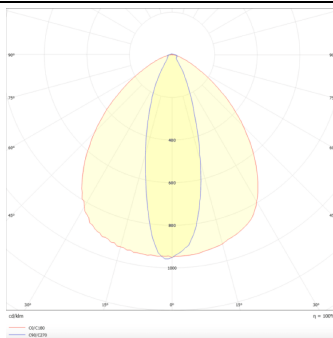

MARKETLINE LUMINAIRES

Lavov Industrial fixture from the family MARKETLINE with a selectable power of 55, 60, 65, 70W and a Sharp 25 degrees beam angle with a real lumen output of 880, 9600, 10400, 11200lm and an efficiency of 160 lm/W made in ALUMINUM and finished in White colour.ON-OFF driver.

Item code	86.ML01.2411.01
Product type	Indoor
Category	Industrial
Family	MARKETLINE
Subfamily	MARKETLINE LUMINAIRES
Pictograms	

Scheme

Photometry

Product

Real power (W)	55
Real luminous flux (Lm)	880, 9600, 10400, 11200
Luminous efficiency (Lm/W)	160
Beam angle (°)	Sharp 25
Life time (h)	50000h L80B10
IP	20
Colour	White
Control gear included	Yes
Control gear	ON-OFF
Colour temperature (K)	4000
Colour consistency (SDCM)	SDCM<3
CRI	80