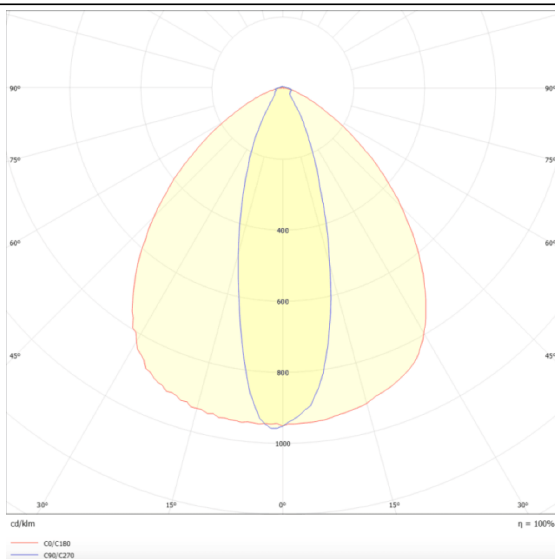

MARKETLINE LUMINAIRES

Lavov Industrial fixture from the family MARKETLINE with a selectable power of 55, 60, 65, 70W and a Sharp 25 degrees beam angle with a real lumen output of 880, 9600, 10400, 11200lm and an efficiency of 160 lm/W made in ALUMINUM and finished in White colour.ON-OFF driver.

Scheme

Photometry

Item code	86.ML01.2411.01
Product type	Indoor
Category	Industrial
Family	MARKETLINE
Subfamily	MARKETLINE LUMINAIRES
Pictograms	
Product	
Real power (W)	55
Real luminous flux (Lm)	880, 9600, 10400, 11200
Luminous efficiency (Lm/W)	160
Beam angle (°)	Sharp 25
Life time (h)	50000h L80B10
IP	20
Colour	White
Control gear included	Yes
Control gear	ON-OFF
Light source	LED
Type of LED	SMD
Colour temperature (K)	4000
Colour consistency (SDCM)	SDCM3
CRI	80