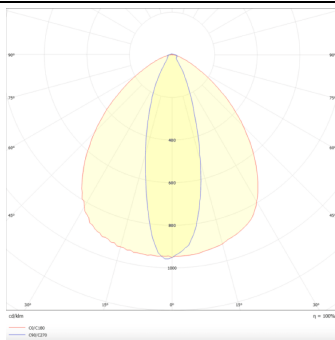

### MARKETLINE LUMINAIRES

Lavov Industrial fixture from the family MARKETLINE with a selectable power of 55, 60, 65, 70W and a Sharp 25 degrees beam angle with a real lumen output of 880, 9600, 10400, 11200lm and an efficiency of 160 lm/W made in ALUMINUM and finished in Black colour.ON-OFF driver.

### Product

<b>Real power (W)</b>	<b>55</b>
<b>Real luminous flux (Lm)</b>	<b>880, 9600, 10400, 11200</b>
<b>Luminous efficiency (Lm/W)</b>	<b>160</b>
<b>Beam angle (°)</b>	<b>Sharp 25</b>
<b>Life time (h)</b>	<b>50000h L80B10</b>
<b>IP</b>	<b>20</b>
<b>Colour</b>	<b>Black</b>
<b>Control gear included</b>	<b>Yes</b>
<b>Control gear</b>	<b>ON-OFF</b>
<b>Colour temperature (K)</b>	<b>4000</b>
<b>Colour consistency (SDCM)</b>	<b>SDCM&lt;3</b>
<b>CRI</b>	<b>80</b>