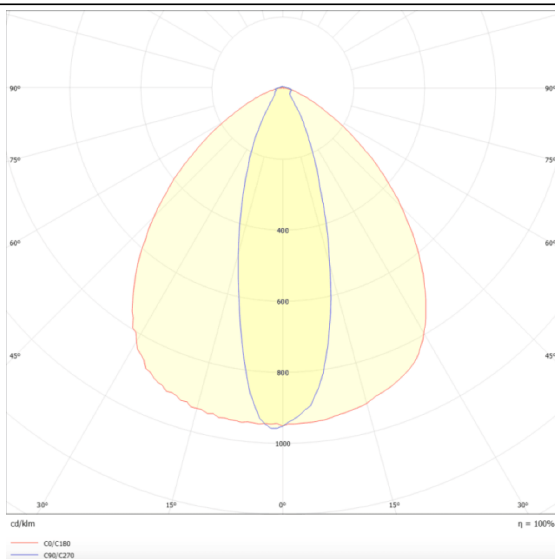

Photometry

Item code	86.ML01.2411.02
Product type	Indoor
Category	Industrial
Family	MARKETLINE
Subfamily	MARKETLINE LUMINAIRES