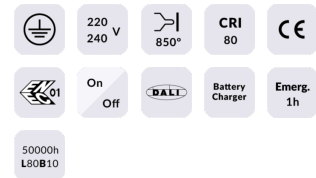

### MARKETLINE LUMINAIRES

Lavov Industrial fixture from the family MARKETLINE with a selectable power of 55, 60, 65, 70W and a Sharp 25 degrees beam angle with a real lumen output of 880, 9600, 10400, 11200lm and an efficiency of 160 lm/W made in ALUMINUM and finished in Black colour.ON-OFF driver.

### Scheme

### Pictograms

<b>Product</b>	
<b>Real power (W)</b>	<b>55</b>
<b>Real luminous flux (Lm)</b>	<b>880, 9600, 10400, 11200</b>
<b>Luminous efficiency (Lm/W)</b>	<b>160</b>
<b>Beam angle (°)</b>	<b>Sharp 25</b>
<b>Life time (h)</b>	<b>50000h L80B10</b>
<b>IP</b>	<b>20</b>
<b>Colour</b>	<b>Black</b>
<b>Control gear included</b>	<b>Yes</b>
<b>Control gear</b>	<b>ON-OFF</b>
<b>Light source</b>	<b>LED</b>
<b>Type of LED</b>	<b>SMD</b>
<b>Colour temperature (K)</b>	<b>4000</b>
<b>Colour consistency (SDCM)</b>	<b>SDCM3</b>
<b>CRI</b>	<b>80</b>