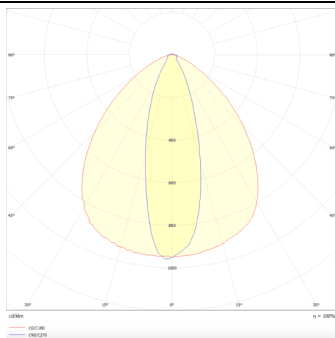

### MARKETLINE LUMINAIRES

Lavov Industrial fixture from the family MARKETLINE with a selectable power of 55, 60, 65, 70W and a Sharp 25 degrees beam angle with a real lumen output of 880, 9600, 10400, 11200lm and an efficiency of 160 lm/W made in ALUMINUM and finished in Black colour.ON-OFF driver.

### Product

<b>Real power (W)</b>	<b>55</b>
<b>Real luminous flux (Lm)</b>	<b>880, 9600, 10400, 11200</b>
<b>Luminous efficiency (Lm/W)</b>	<b>160</b>
<b>Beam angle (°)</b>	<b>Sharp 25</b>
<b>Life time (h)</b>	<b>50000h L80B10</b>
<b>IP</b>	<b>20</b>
<b>Colour</b>	<b>Black</b>
<b>Control gear included</b>	<b>Yes</b>
<b>Control gear</b>	<b>ON-OFF</b>
<b>Colour temperature (K)</b>	<b>4000</b>
<b>Colour consistency (SDCM)</b>	<b>SDCM&lt;3</b>
<b>CRI</b>	<b>80</b>