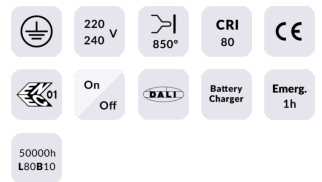

Pictograms