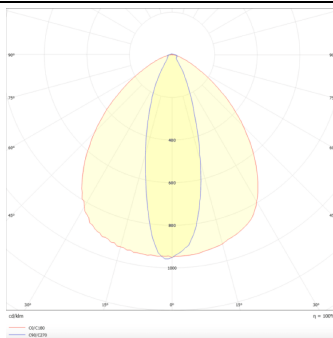

## MARKETLINE LUMINAIRES

Lavov Industrial fixture from the family MARKETLINE with a selectable power of 55, 60, 65, 70W and a Sharp 25 degrees beam angle with a real lumen output of 880, 9600, 10400, 11200lm and an efficiency of 160 lm/W made in ALUMINUM and finished in Black colour.ON-OFF driver.

## Product

<b>Real power (W)</b>	<b>55</b>
<b>Real luminous flux (Lm)</b>	<b>880, 9600, 10400, 11200</b>
<b>Luminous efficiency (Lm/W)</b>	<b>160</b>
<b>Beam angle (°)</b>	<b>Sharp 25</b>
<b>Life time (h)</b>	<b>50000h L80B10</b>
<b>IP</b>	<b>20</b>
<b>Colour</b>	<b>Black</b>
<b>Control gear included</b>	<b>Yes</b>
<b>Control gear</b>	<b>ON-OFF</b>
<b>Colour temperature (K)</b>	<b>4000</b>
<b>Colour consistency (SDCM)</b>	<b>SDCM&lt;3</b>
<b>CRI</b>	<b>80</b>