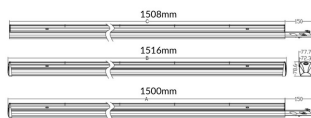

MARKETLINE LUMINAIRES

Lavov Industrial fixture from the family MARKETLINE with a selectable power of 55, 60, 65, 70W and a Sharp 25 degrees beam angle with a real lumen output of 880, 9600, 10400, 11200lm and an efficiency of 160 lm/W made in ALUMINUM and finished in Black colour.ON-OFF driver.

Item code	86.ML01.2411.02
Product type	Indoor
Category	Industrial
Family	MARKETLINE
Subfamily	MARKETLINE LUMINAIRES
Pictograms	

Scheme

Photometry

Product

Real power (W)	55
Real luminous flux (Lm)	880, 9600, 10400, 11200
Luminous efficiency (Lm/W)	160
Beam angle (°)	Sharp 25
Life time (h)	50000h L80B10
IP	20
Colour	Black
Control gear included	Yes
Control gear	ON-OFF
Colour temperature (K)	4000
Colour consistency (SDCM)	SDCM<3
CRI	80