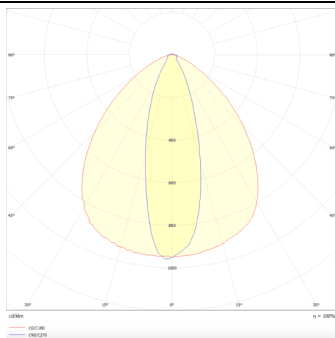

MARKETLINE LUMINAIRES

Lavov Industrial fixture from the family MARKETLINE with a selectable power of 55, 60, 65, 70W and a Sharp 25 degrees beam angle with a real lumen output of 880, 9600, 10400, 11200lm and an efficiency of 160 lm/W made in ALUMINUM and finished in White colour.

Item code	86.ML01.2413.01
Product type	Indoor
Category	Industrial
Family	MARKETLINE
Subfamily	MARKETLINE LUMINAIRES

Pictograms

Scheme

Photometry

Product

Real power (W)	55
Real luminous flux (Lm)	880, 9600, 10400, 11200
Luminous efficiency (Lm/W)	160
Beam angle (°)	Sharp 25
Life time (h)	50000h L80B10
IP	20
Colour	White
Control gear	DALI
Colour temperature (K)	4000
Colour consistency (SDCM)	SDCM < 3
CRI	80