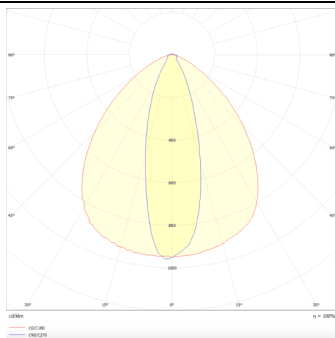

Scheme

Photometry

Product

Real power (W)	55
Real luminous flux (Lm)	880, 9600, 10400, 11200
Luminous efficiency (Lm/W)	160
Beam angle (°)	Sharp 25
Life time (h)	50000h L80B10
IP	20
Colour	White
Control gear	DALI
Colour temperature (K)	4000
Colour consistency (SDCM)	SDCM < 3
CRI	80