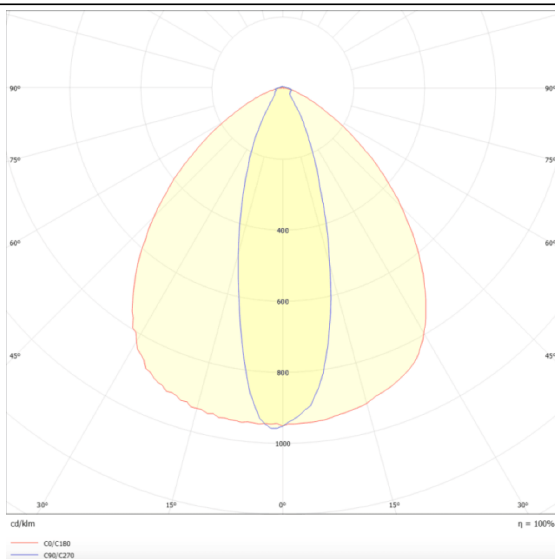

Photometry

Item code	86.ML01.2413.01
Product type	Indoor
Category	Industrial
Family	MARKETLINE
Subfamily	MARKETLINE LUMINAIRES