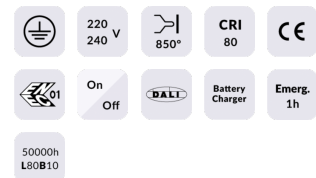

### MARKETLINE LUMINAIRES

Lavov Industrial fixture from the family MARKETLINE with a selectable power of 55, 60, 65, 70W and a Sharp 25 degrees beam angle with a real lumen output of 880, 9600, 10400, 11200lm and an efficiency of 160 lm/W made in ALUMINUM and finished in White colour.

### Scheme

### Pictograms

<b>Product</b>	
<b>Real power (W)</b>	<b>55</b>
<b>Real luminous flux (Lm)</b>	<b>880, 9600, 10400, 11200</b>
<b>Luminous efficiency (Lm/W)</b>	<b>160</b>
<b>Beam angle (°)</b>	<b>Sharp 25</b>
<b>Life time (h)</b>	<b>50000h L80B10</b>
<b>IP</b>	<b>20</b>
<b>Colour</b>	<b>White</b>
<b>Control gear</b>	<b>DALI</b>
<b>Colour temperature (K)</b>	<b>4000</b>
<b>Colour consistency (SDCM)</b>	<b>SDCM3</b>
<b>CRI</b>	<b>80</b>