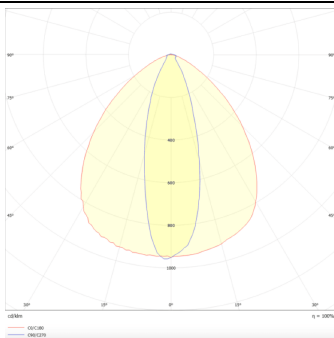

### MARKETLINE LUMINAIRES

Lavov Industrial fixture from the family MARKETLINE with a selectable power of 55, 60, 65, 70W and a Sharp 25 degrees beam angle with a real lumen output of 880, 9600, 10400, 11200lm and an efficiency of 160 lm/W made in ALUMINUM and finished in White colour.

#### Product

<b>Real power (W)</b>	<b>55</b>
<b>Real luminous flux (Lm)</b>	<b>880, 9600, 10400, 11200</b>
<b>Luminous efficiency (Lm/W)</b>	<b>160</b>
<b>Beam angle (°)</b>	<b>Sharp 25</b>
<b>Life time (h)</b>	<b>50000h L80B10</b>
<b>IP</b>	<b>20</b>
<b>Colour</b>	<b>White</b>
<b>Control gear</b>	<b>DALI</b>
<b>Colour temperature (K)</b>	<b>4000</b>
<b>Colour consistency (SDCM)</b>	<b>SDCM&lt;3</b>
<b>CRI</b>	<b>80</b>