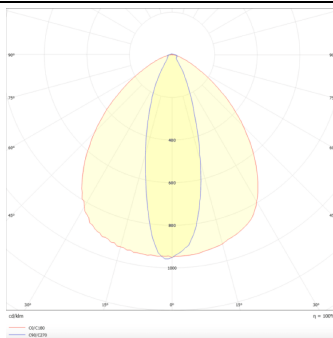

MARKETLINE LUMINAIRES

Lavov Industrial fixture from the family MARKETLINE with a selectable power of 55, 60, 65, 70W and a Sharp 25 degrees beam angle with a real lumen output of 880, 9600, 10400, 11200lm and an efficiency of 160 lm/W made in ALUMINUM and finished in Black colour.

Item code	86.ML01.2413.02
Product type	Indoor
Category	Industrial
Family	MARKETLINE
Subfamily	MARKETLINE LUMINAIRES
Pictograms	

Scheme

Photometry

Product

Real power (W)	55
Real luminous flux (Lm)	880, 9600, 10400, 11200
Luminous efficiency (Lm/W)	160
Beam angle (°)	Sharp 25
Life time (h)	50000h L80B10
IP	20
Colour	Black
Control gear	DALI
Colour temperature (K)	4000
Colour consistency (SDCM)	SDCM<3
CRI	80