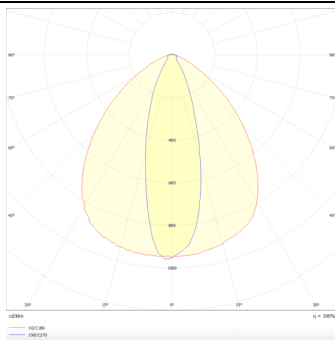

MARKETLINE LUMINAIRES

Lavov Industrial fixture from the family MARKETLINE with a selectable power of 55, 60, 65, 70W and a Sharp 25 degrees beam angle with a real lumen output of 880, 9600, 10400, 11200lm and an efficiency of 160 lm/W made in ALUMINUM and finished in Black colour.

Item code	86.ML01.2413.02
Product type	Indoor
Category	Industrial
Family	MARKETLINE
Subfamily	MARKETLINE LUMINAIRES
Pictograms	

Scheme

Photometry

Product

Real power (W)	55
Real luminous flux (Lm)	880, 9600, 10400, 11200
Luminous efficiency (Lm/W)	160
Beam angle (°)	Sharp 25
Life time (h)	50000h L80B10
IP	20
Colour	Black
Control gear	DALI
Colour temperature (K)	4000
Colour consistency (SDCM)	SDCM<3
CRI	80