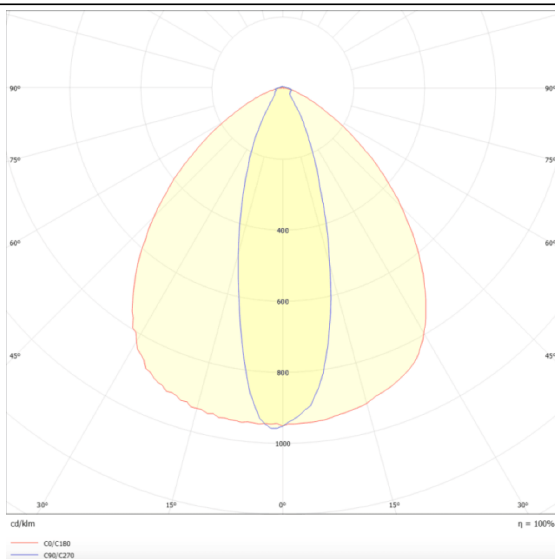

MARKETLINE LUMINAIRES

Lavov Industrial fixture from the family MARKETLINE with a selectable power of 55, 60, 65, 70W and a Sharp 25 degrees beam angle with a real lumen output of 880, 9600, 10400, 11200lm and an efficiency of 160 lm/W made in ALUMINUM and finished in Black colour.

Scheme

Photometry

Item code	86.ML01.2413.02
Product type	Indoor
Category	Industrial
Family	MARKETLINE
Subfamily	MARKETLINE LUMINAIRES

Pictograms

Product	
Real power (W)	55
Real luminous flux (Lm)	880, 9600, 10400, 11200
Luminous efficiency (Lm/W)	160
Beam angle (°)	Sharp 25
Life time (h)	50000h L80B10
IP	20
Colour	Black
Control gear	DALI
Colour temperature (K)	4000
Colour consistency (SDCM)	SDCM3
CRI	80