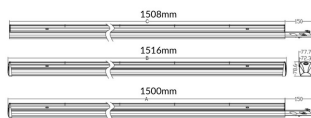

MARKETLINE LUMINAIRES

Lavov Industrial fixture from the family MARKETLINE with a selectable power of 55, 60, 65, 70W and a Sharp 25 degrees beam angle with a real lumen output of 880, 9600, 10400, 11200lm and an efficiency of 160 lm/W made in ALUMINUM and finished in Black colour.

Item code	86.ML01.2413.02
Product type	Indoor
Category	Industrial
Family	MARKETLINE
Subfamily	MARKETLINE LUMINAIRES
Pictograms	

Scheme

Photometry

Product

Real power (W)	55
Real luminous flux (Lm)	880, 9600, 10400, 11200
Luminous efficiency (Lm/W)	160
Beam angle (°)	Sharp 25
Life time (h)	50000h L80B10
IP	20
Colour	Black
Control gear	DALI
Colour temperature (K)	4000
Colour consistency (SDCM)	SDCM<3
CRI	80