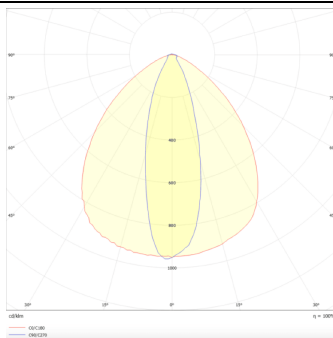

MARKETLINE LUMINAIRES

Lavov Industrial fixture from the family MARKETLINE with a selectable power of 55, 60, 65, 70W and a Sharp 25 degrees beam angle with a real lumen output of 880, 9600, 10400, 11200lm and an efficiency of 160 lm/W made in ALUMINUM and finished in Black colour.

Item code	86.ML01.2413.02
Product type	Indoor
Category	Industrial
Family	MARKETLINE
Subfamily	MARKETLINE LUMINAIRES

Pictograms

Scheme

Photometry

Product

Real power (W)	55
Real luminous flux (Lm)	880, 9600, 10400, 11200
Luminous efficiency (Lm/W)	160
Beam angle (°)	Sharp 25
Life time (h)	50000h L80B10
IP	20
Colour	Black
Control gear	DALI
Colour temperature (K)	4000
Colour consistency (SDCM)	SDCM < 3
CRI	80