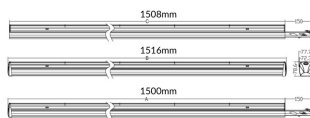

MARKETLINE LUMINAIRES

Lavov Industrial fixture from the family MARKETLINE with a selectable power of 55, 60, 65, 70W and a Sharp 25 degrees beam angle with a real lumen output of 880, 9600, 10400, 11200lm and an efficiency of 160 lm/W made in ALUMINUM and finished in White colour.ON-OFF driver.

Item code	86.ML01.2415.01
Product type	Indoor
Category	Industrial
Family	MARKETLINE
Subfamily	MARKETLINE LUMINAIRES

Pictograms

Scheme

Product

Real power (W)	55
Real luminous flux (Lm)	880, 9600, 10400, 11200
Luminous efficiency (Lm/W)	160
Beam angle (°)	Sharp 25
Life time (h)	50000h L80B10
IP	20
Colour	White
Control gear included	Yes
Control gear	ON-OFF
Colour temperature (K)	4000
Colour consistency (SDCM)	SDCM<3
CRI	80