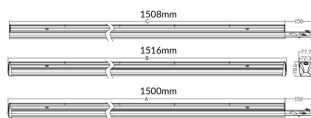

MARKETLINE LUMINAIRES

Lavov Industrial fixture from the family MARKETLINE with a selectable power of 55, 60, 65, 70W and a Sharp 25 degrees beam angle with a real lumen output of 880, 9600, 10400, 11200lm and an efficiency of 160 lm/W made in ALUMINUM and finished in Black colour.ON-OFF driver.

Item code	86.ML01.2415.02
Product type	Indoor
Category	Industrial
Family	MARKETLINE
Subfamily	MARKETLINE LUMINAIRES

Pictograms

Scheme

Product

Real power (W)	55
Real luminous flux (Lm)	880, 9600, 10400, 11200
Luminous efficiency (Lm/W)	160
Beam angle (°)	Sharp 25
Life time (h)	50000h L80B10
IP	20
Colour	Black
Control gear included	Yes
Control gear	ON-OFF
Colour temperature (K)	4000
Colour consistency (SDCM)	SDCM<3
CRI	80