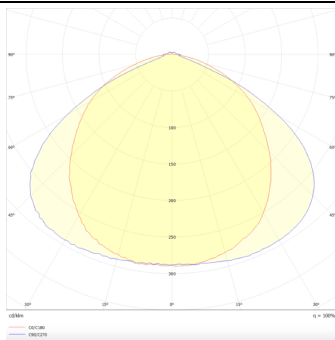

### MARKETLINE LUMINAIRES

Lavov Industrial fixture from the family MARKETLINE with a selectable power of 55, 60, 65, 70W and a Wide 25 degrees beam angle with a real lumen output of 880, 9600, 10400, 11200lm and an efficiency of 160 lm/W made in ALUMINUM and finished in White colour.ON-OFF driver.

#### Product

<b>Real power (W)</b>	<b>55</b>
<b>Real luminous flux (Lm)</b>	<b>880, 9600, 10400, 11200</b>
<b>Luminous efficiency (Lm/W)</b>	<b>160</b>
<b>Beam angle (°)</b>	<b>Wide 25</b>
<b>Life time (h)</b>	<b>50000h L80B10</b>
<b>IP</b>	<b>20</b>
<b>Colour</b>	<b>White</b>
<b>Control gear included</b>	<b>Yes</b>
<b>Control gear</b>	<b>ON-OFF</b>
<b>Colour temperature (K)</b>	<b>4000</b>
<b>Colour consistency (SDCM)</b>	<b>SDCM&lt;3</b>
<b>CRI</b>	<b>80</b>