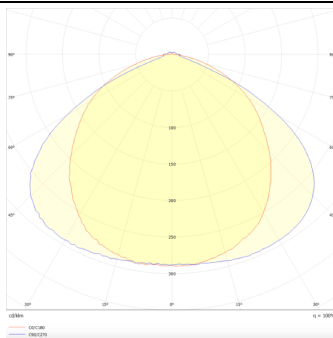

MARKETLINE LUMINAIRES

Lavov Industrial fixture from the family MARKETLINE with a selectable power of 55, 60, 65, 70W and a Wide 25 degrees beam angle with a real lumen output of 880, 9600, 10400, 11200lm and an efficiency of 160 lm/W made in ALUMINUM and finished in White colour.ON-OFF driver.

Item code	86.ML01.2431.01
Product type	Indoor
Category	Industrial
Family	MARKETLINE
Subfamily	MARKETLINE LUMINAIRES
Pictograms	

Scheme

Photometry

Product

Real power (W)	55
Real luminous flux (Lm)	880, 9600, 10400, 11200
Luminous efficiency (Lm/W)	160
Beam angle (°)	Wide 25
Life time (h)	50000h L80B10
IP	20
Colour	White
Control gear included	Yes
Control gear	ON-OFF
Colour temperature (K)	4000
Colour consistency (SDCM)	SDCM<3
CRI	80