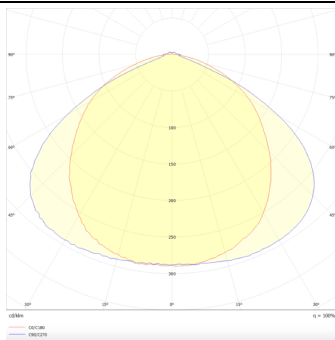

Scheme

Photometry

Product

Real power (W)	55
Real luminous flux (Lm)	880, 9600, 10400, 11200
Luminous efficiency (Lm/W)	160
Beam angle (°)	Wide 25
Life time (h)	50000h L80B10
IP	20
Colour	White
Control gear included	Yes
Control gear	ON-OFF
Colour temperature (K)	4000
Colour consistency (SDCM)	SDCM<3
CRI	80