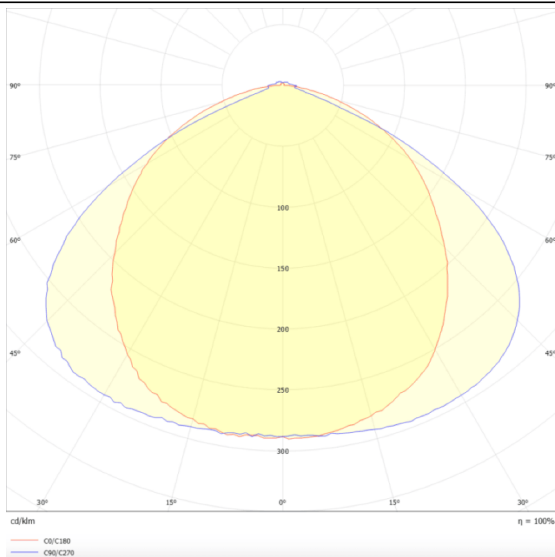

MARKETLINE LUMINAIRES

Lavov Industrial fixture from the family MARKETLINE with a selectable power of 55, 60, 65, 70W and a Wide 25 degrees beam angle with a real lumen output of 880, 9600, 10400, 11200lm and an efficiency of 160 lm/W made in ALUMINUM and finished in White colour.ON-OFF driver.

Scheme

Photometry

Item code	86.ML01.2431.01
Product type	Indoor
Category	Industrial
Family	MARKETLINE
Subfamily	MARKETLINE LUMINAIRES

Pictograms

Product	
Real power (W)	55
Real luminous flux (Lm)	880, 9600, 10400, 11200
Luminous efficiency (Lm/W)	160
Beam angle (°)	Wide 25
Life time (h)	50000h L80B10
IP	20
Colour	White
Control gear included	Yes
Control gear	ON-OFF
Light source	LED
Type of LED	SMD
Colour temperature (K)	4000
Colour consistency (SDCM)	SDCM3
CRI	80