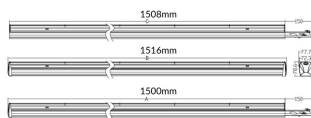

MARKETLINE LUMINAIRES

Lavov Industrial fixture from the family MARKETLINE with a selectable power of 55, 60, 65, 70W and a Wide 25 degrees beam angle with a real lumen output of 880, 9600, 10400, 11200lm and an efficiency of 160 lm/W made in ALUMINUM and finished in White colour.ON-OFF driver.

Item code	86.ML01.2431.01
Product type	Indoor
Category	Industrial
Family	MARKETLINE
Subfamily	MARKETLINE LUMINAIRES
Pictograms	

Scheme

Photometry

Product

Real power (W)	55
Real luminous flux (Lm)	880, 9600, 10400, 11200
Luminous efficiency (Lm/W)	160
Beam angle (°)	Wide 25
Life time (h)	50000h L80B10
IP	20
Colour	White
Control gear included	Yes
Control gear	ON-OFF
Colour temperature (K)	4000
Colour consistency (SDCM)	SDCM<3
CRI	80