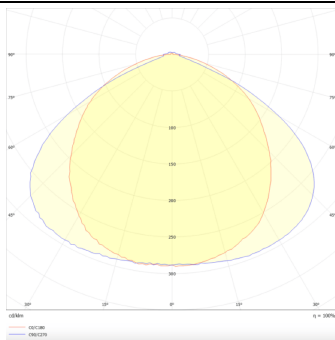

Scheme

Photometry

Product

Real power (W)	55
Real luminous flux (Lm)	880, 9600, 10400, 11200
Luminous efficiency (Lm/W)	160
Beam angle (°)	Wide 25
Life time (h)	50000h L80B10
IP	20
Colour	Black
Control gear included	Yes
Control gear	ON-OFF
Colour temperature (K)	4000
Colour consistency (SDCM)	SDCM<3
CRI	80