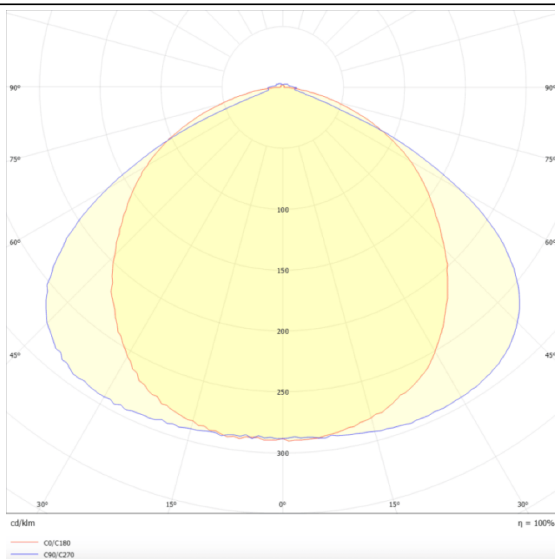

Photometry

Item code	86.ML01.2431.02
Product type	Indoor
Category	Industrial
Family	MARKETLINE
Subfamily	MARKETLINE LUMINAIRES