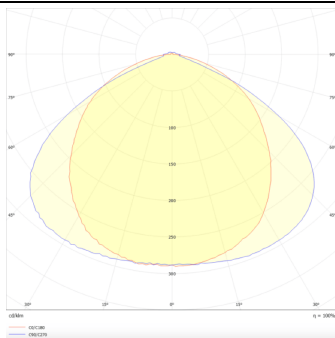

Item code	86.ML01.2431.02
Product type	Indoor
Category	Industrial
Family	MARKETLINE
Subfamily	MARKETLINE LUMINAIRES

Pictograms

Scheme

Photometry

Product

Real power (W)	55
Real luminous flux (Lm)	880, 9600, 10400, 11200
Luminous efficiency (Lm/W)	160
Beam angle (°)	Wide 25
Life time (h)	50000h L80B10
IP	20
Colour	Black
Control gear included	Yes
Control gear	ON-OFF
Colour temperature (K)	4000
Colour consistency (SDCM)	SDCM<3
CRI	80