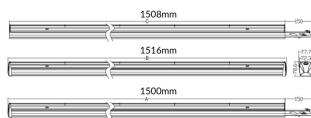

MARKETLINE LUMINAIRES

Lavov Industrial fixture from the family MARKETLINE with a selectable power of 55, 60, 65, 70W and a Wide 25 degrees beam angle with a real lumen output of 880, 9600, 10400, 11200lm and an efficiency of 160 lm/W made in ALUMINUM and finished in Black colour.ON-OFF driver.

Item code	86.ML01.2431.02
Product type	Indoor
Category	Industrial
Family	MARKETLINE
Subfamily	MARKETLINE LUMINAIRES
Pictograms	

Scheme

Photometry

Product

Real power (W)	55
Real luminous flux (Lm)	880, 9600, 10400, 11200
Luminous efficiency (Lm/W)	160
Beam angle (°)	Wide 25
Life time (h)	50000h L80B10
IP	20
Colour	Black
Control gear included	Yes
Control gear	ON-OFF
Colour temperature (K)	4000
Colour consistency (SDCM)	SDCM<3
CRI	80