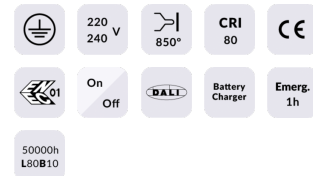

### MARKETLINE LUMINAIRES

Lavov Industrial fixture from the family MARKETLINE with a selectable power of 55, 60, 65, 70W and a Wide 25 degrees beam angle with a real lumen output of 880, 9600, 10400, 11200lm and an efficiency of 160 lm/W made in ALUMINUM and finished in Black colour.ON-OFF driver.

### Scheme

### Pictograms

<b>Product</b>	
<b>Real power (W)</b>	<b>55</b>
<b>Real luminous flux (Lm)</b>	<b>880, 9600, 10400, 11200</b>
<b>Luminous efficiency (Lm/W)</b>	<b>160</b>
<b>Beam angle (°)</b>	<b>Wide 25</b>
<b>Life time (h)</b>	<b>50000h L80B10</b>
<b>IP</b>	<b>20</b>
<b>Colour</b>	<b>Black</b>
<b>Control gear included</b>	<b>Yes</b>
<b>Control gear</b>	<b>ON-OFF</b>
<b>Light source</b>	<b>LED</b>
<b>Type of LED</b>	<b>SMD</b>
<b>Colour temperature (K)</b>	<b>4000</b>
<b>Colour consistency (SDCM)</b>	<b>SDCM3</b>
<b>CRI</b>	<b>80</b>