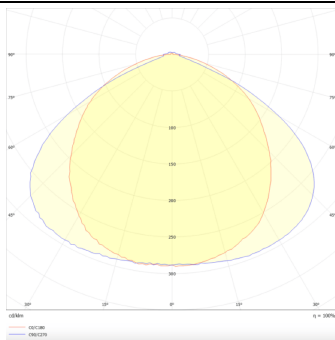

### MARKETLINE LUMINAIRES

Lavov Industrial fixture from the family MARKETLINE with a selectable power of 55, 60, 65, 70W and a Wide 25 degrees beam angle with a real lumen output of 880, 9600, 10400, 11200lm and an efficiency of 160 lm/W made in ALUMINUM and finished in Black colour.ON-OFF driver.

### Product

<b>Real power (W)</b>	<b>55</b>
<b>Real luminous flux (Lm)</b>	<b>880, 9600, 10400, 11200</b>
<b>Luminous efficiency (Lm/W)</b>	<b>160</b>
<b>Beam angle (°)</b>	<b>Wide 25</b>
<b>Life time (h)</b>	<b>50000h L80B10</b>
<b>IP</b>	<b>20</b>
<b>Colour</b>	<b>Black</b>
<b>Control gear included</b>	<b>Yes</b>
<b>Control gear</b>	<b>ON-OFF</b>
<b>Colour temperature (K)</b>	<b>4000</b>
<b>Colour consistency (SDCM)</b>	<b>SDCM&lt;3</b>
<b>CRI</b>	<b>80</b>