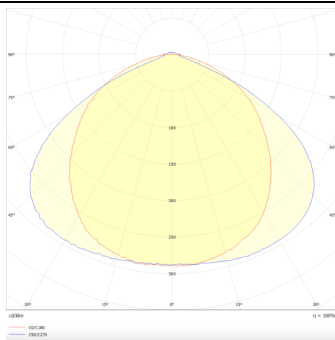

### MARKETLINE LUMINAIRES

Lavov Industrial fixture from the family MARKETLINE with a selectable power of 55, 60, 65, 70W and a Wide 25 degrees beam angle with a real lumen output of 880, 9600, 10400, 11200lm and an efficiency of 160 lm/W made in ALUMINUM and finished in White colour.

#### Product

<b>Real power (W)</b>	<b>55</b>
<b>Real luminous flux (Lm)</b>	<b>880, 9600, 10400, 11200</b>
<b>Luminous efficiency (Lm/W)</b>	<b>160</b>
<b>Beam angle (°)</b>	<b>Wide 25</b>
<b>Life time (h)</b>	<b>50000h L80B10</b>
<b>IP</b>	<b>20</b>
<b>Colour</b>	<b>White</b>
<b>Control gear</b>	<b>DALI</b>
<b>Colour temperature (K)</b>	<b>4000</b>
<b>Colour consistency (SDCM)</b>	<b>SDCM&lt;3</b>
<b>CRI</b>	<b>80</b>