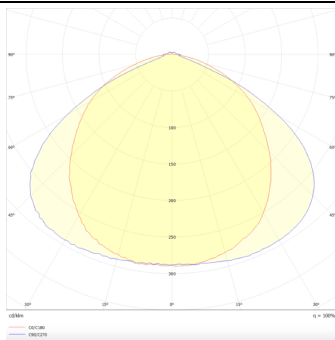

MARKETLINE LUMINAIRES

Lavov Industrial fixture from the family MARKETLINE with a selectable power of 55, 60, 65, 70W and a Wide 25 degrees beam angle with a real lumen output of 880, 9600, 10400, 11200lm and an efficiency of 160 lm/W made in ALUMINUM and finished in White colour.

Item code	86.ML01.2433.01
Product type	Indoor
Category	Industrial
Family	MARKETLINE
Subfamily	MARKETLINE LUMINAIRES

Pictograms

Scheme

Photometry

Product

Real power (W)	55
Real luminous flux (Lm)	880, 9600, 10400, 11200
Luminous efficiency (Lm/W)	160
Beam angle (°)	Wide 25
Life time (h)	50000h L80B10
IP	20
Colour	White
Control gear	DALI
Colour temperature (K)	4000
Colour consistency (SDCM)	SDCM < 3
CRI	80