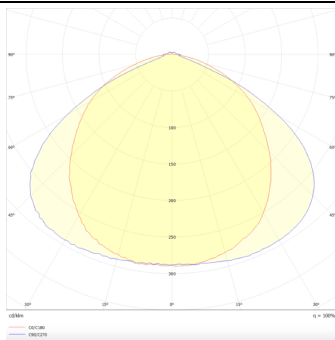

MARKETLINE LUMINAIRES

Lavov Industrial fixture from the family MARKETLINE with a selectable power of 55, 60, 65, 70W and a Wide 25 degrees beam angle with a real lumen output of 880, 9600, 10400, 11200lm and an efficiency of 160 lm/W made in ALUMINUM and finished in White colour.

Item code	86.ML01.2433.01
Product type	Indoor
Category	Industrial
Family	MARKETLINE
Subfamily	MARKETLINE LUMINAIRES

Pictograms

Scheme

Photometry

Product

Real power (W)	55
Real luminous flux (Lm)	880, 9600, 10400, 11200
Luminous efficiency (Lm/W)	160
Beam angle (°)	Wide 25
Life time (h)	50000h L80B10
IP	20
Colour	White
Control gear	DALI
Colour temperature (K)	4000
Colour consistency (SDCM)	SDCM<3
CRI	80