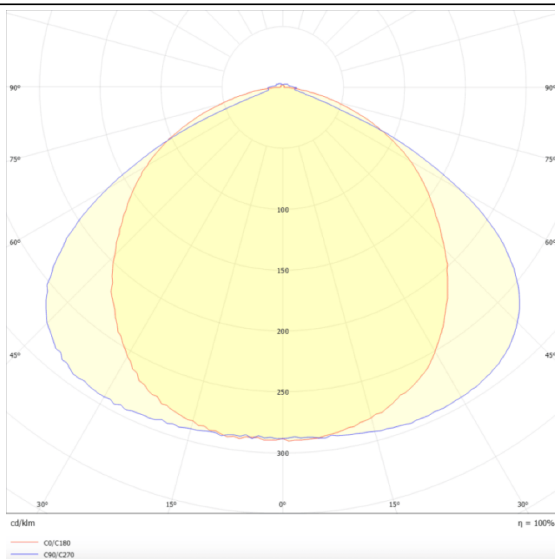

MARKETLINE LUMINAIRES

Lavov Industrial fixture from the family MARKETLINE with a selectable power of 55, 60, 65, 70W and a Wide 25 degrees beam angle with a real lumen output of 880, 9600, 10400, 11200lm and an efficiency of 160 lm/W made in ALUMINUM and finished in White colour.

Scheme

Photometry

Item code	86.ML01.2433.01
Product type	Indoor
Category	Industrial
Family	MARKETLINE
Subfamily	MARKETLINE LUMINAIRES

Pictograms

Product	
Real power (W)	55
Real luminous flux (Lm)	880, 9600, 10400, 11200
Luminous efficiency (Lm/W)	160
Beam angle (°)	Wide 25
Life time (h)	50000h L80B10
IP	20
Colour	White
Control gear	DALI
Colour temperature (K)	4000
Colour consistency (SDCM)	SDCM3
CRI	80