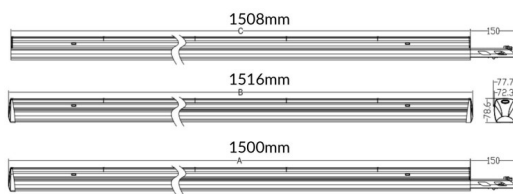

MARKETLINE LUMINAIRES

Lavov Industrial fixture from the family MARKETLINE with a selectable power of 55, 60, 65, 70W and a Wide 25 degrees beam angle with a real lumen output of 880, 9600, 10400, 11200lm and an efficiency of 160 lm/W made in ALUMINUM and finished in White colour.

Scheme

Photometry

Item code	86.ML01.2433.01
Product type	Indoor
Category	Industrial
Family	MARKETLINE
Subfamily	MARKETLINE LUMINAIRES

Pictograms

Product	
Real power (W)	55
Real luminous flux (Lm)	880, 9600, 10400, 11200
Luminous efficiency (Lm/W)	160
Beam angle (°)	Wide 25
Life time (h)	50000h L80B10
IP	20
Colour	White
Control gear	DALI
Colour temperature (K)	4000
Colour consistency (SDCM)	SDCM3
CRI	80