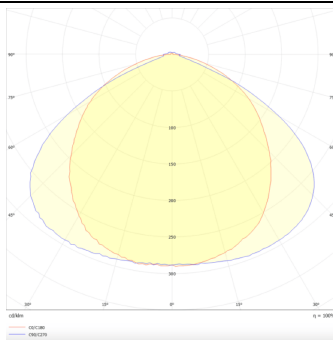

MARKETLINE LUMINAIRES

Lavov Industrial fixture from the family MARKETLINE with a selectable power of 55, 60, 65, 70W and a Wide 25 degrees beam angle with a real lumen output of 880, 9600, 10400, 11200lm and an efficiency of 160 lm/W made in ALUMINUM and finished in Black colour.

Pictograms

Scheme

Photometry

Product

| | |
|-----------------------------------|--------------------------------|
| Real power (W) | 55 |
| Real luminous flux (Lm) | 880, 9600, 10400, 11200 |
| Luminous efficiency (Lm/W) | 160 |
| Beam angle (°) | Wide 25 |
| Life time (h) | 50000h L80B10 |
| IP | 20 |
| Colour | Black |
| Control gear | DALI |
| Colour temperature (K) | 4000 |
| Colour consistency (SDCM) | SDCM<3 |
| CRI | 80 |