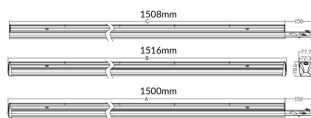

MARKETLINE LUMINAIRES

Lavov Industrial fixture from the family MARKETLINE with a selectable power of 55, 60, 65, 70W and a Wide 25 degrees beam angle with a real lumen output of 880, 9600, 10400, 11200lm and an efficiency of 160 lm/W made in ALUMINUM and finished in Black colour.

Pictograms

Scheme

Photometry

Product

| | |
|-----------------------------------|--------------------------------|
| Real power (W) | 55 |
| Real luminous flux (Lm) | 880, 9600, 10400, 11200 |
| Luminous efficiency (Lm/W) | 160 |
| Beam angle (°) | Wide 25 |
| Life time (h) | 50000h L80B10 |
| IP | 20 |
| Colour | Black |
| Control gear | DALI |
| Colour temperature (K) | 4000 |
| Colour consistency (SDCM) | SDCM<3 |
| CRI | 80 |