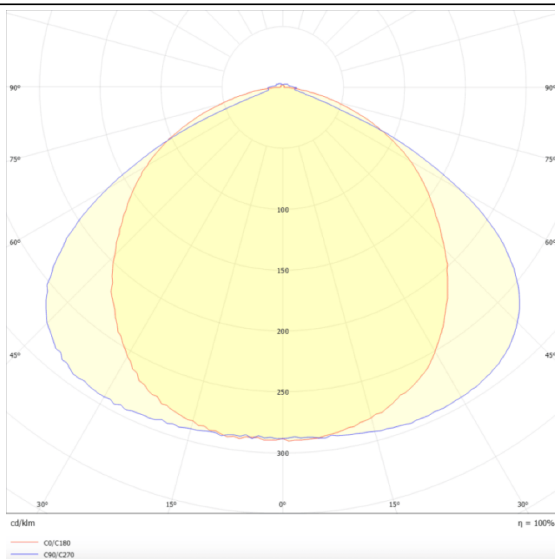

Photometry

Item code	86.ML01.2433.02
Product type	Indoor
Category	Industrial
Family	MARKETLINE
Subfamily	MARKETLINE LUMINAIRES