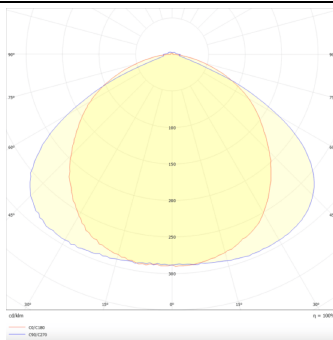

MARKETLINE LUMINAIRES

Lavov Industrial fixture from the family MARKETLINE with a selectable power of 55, 60, 65, 70W and a Wide 25 degrees beam angle with a real lumen output of 880, 9600, 10400, 11200lm and an efficiency of 160 lm/W made in ALUMINUM and finished in Black colour.

Item code	86.ML01.2433.02
Product type	Indoor
Category	Industrial
Family	MARKETLINE
Subfamily	MARKETLINE LUMINAIRES

Pictograms

Scheme

Photometry

Product

Real power (W)	55
Real luminous flux (Lm)	880, 9600, 10400, 11200
Luminous efficiency (Lm/W)	160
Beam angle (°)	Wide 25
Life time (h)	50000h L80B10
IP	20
Colour	Black
Control gear	DALI
Colour temperature (K)	4000
Colour consistency (SDCM)	SDCM<3
CRI	80