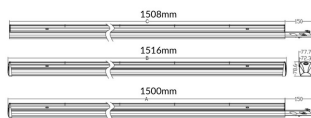

MARKETLINE LUMINAIRES

Lavov Industrial fixture from the family MARKETLINE with a selectable power of 55, 60, 65, 70W and a Wide 25 degrees beam angle with a real lumen output of 880, 9600, 10400, 11200lm and an efficiency of 160 lm/W made in ALUMINUM and finished in Black colour.

Item code	86.ML01.2433.02
Product type	Indoor
Category	Industrial
Family	MARKETLINE
Subfamily	MARKETLINE LUMINAIRES

Pictograms

Scheme

Photometry

Product

Real power (W)	55
Real luminous flux (Lm)	880, 9600, 10400, 11200
Luminous efficiency (Lm/W)	160
Beam angle (°)	Wide 25
Life time (h)	50000h L80B10
IP	20
Colour	Black
Control gear	DALI
Colour temperature (K)	4000
Colour consistency (SDCM)	SDCM<3
CRI	80