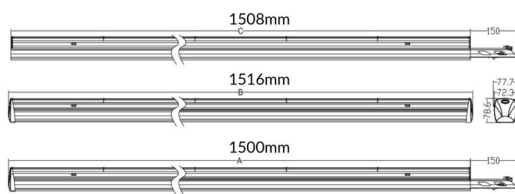

MARKETLINE LUMINAIRES

Lavov Industrial fixture from the family MARKETLINE with a selectable power of 55, 60, 65, 70W and a Wide 25 degrees beam angle with a real lumen output of 880, 9600, 10400, 11200lm and an efficiency of 160 lm/W made in ALUMINUM and finished in Black colour.

Scheme

Photometry

Item code	86.ML01.2433.02
Product type	Indoor
Category	Industrial
Family	MARKETLINE
Subfamily	MARKETLINE LUMINAIRES

Pictograms

Product	
Real power (W)	55
Real luminous flux (Lm)	880, 9600, 10400, 11200
Luminous efficiency (Lm/W)	160
Beam angle (°)	Wide 25
Life time (h)	50000h L80B10
IP	20
Colour	Black
Control gear	DALI
Colour temperature (K)	4000
Colour consistency (SDCM)	SDCM3
CRI	80