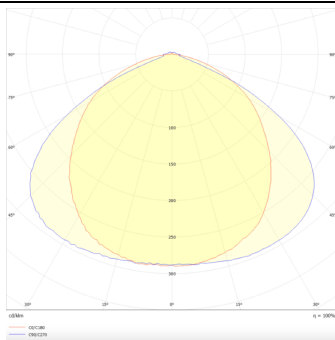

MARKETLINE LUMINAIRES

Lavov Industrial fixture from the family MARKETLINE with a selectable power of 55, 60, 65, 70W and a Wide 25 degrees beam angle with a real lumen output of 880, 9600, 10400, 11200lm and an efficiency of 160 lm/W made in ALUMINUM and finished in Black colour.

Item code	86.ML01.2433.02
Product type	Indoor
Category	Industrial
Family	MARKETLINE
Subfamily	MARKETLINE LUMINAIRES

Pictograms

Scheme

Photometry

Product

Real power (W)	55
Real luminous flux (Lm)	880, 9600, 10400, 11200
Luminous efficiency (Lm/W)	160
Beam angle (°)	Wide 25
Life time (h)	50000h L80B10
IP	20
Colour	Black
Control gear	DALI
Colour temperature (K)	4000
Colour consistency (SDCM)	SDCM<3
CRI	80