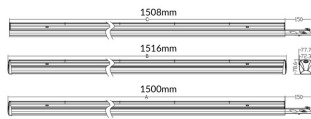

MARKETLINE LUMINAIRES

Lavov Industrial fixture from the family MARKETLINE with a selectable power of 55, 60, 65, 70W and a Wide 25 degrees beam angle with a real lumen output of 880, 9600, 10400, 11200lm and an efficiency of 160 lm/W made in ALUMINUM and finished in Black colour.ON-OFF driver.

Item code	86.ML01.2435.02
Product type	Indoor
Category	Industrial
Family	MARKETLINE
Subfamily	MARKETLINE LUMINAIRES

Pictograms

Scheme

Product

Real power (W)	55
Real luminous flux (Lm)	880, 9600, 10400, 11200
Luminous efficiency (Lm/W)	160
Beam angle (°)	Wide 25
Life time (h)	50000h L80B10
IP	20
Colour	Black
Control gear included	Yes
Control gear	ON-OFF
Colour temperature (K)	4000
Colour consistency (SDCM)	SDCM<3
CRI	80