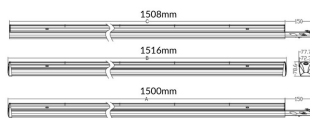

MARKETLINE LUMINAIRES

Lavov Industrial fixture from the family MARKETLINE with a selectable power of 55, 60, 65, 70W and a Wide 25 degrees beam angle with a real lumen output of 880, 9600, 10400, 11200lm and an efficiency of 160 lm/W made in ALUMINUM and finished in White colour.ON-OFF driver.

Pictograms

Scheme

Product

| | |
|-----------------------------------|--------------------------------|
| Real power (W) | 55 |
| Real luminous flux (Lm) | 880, 9600, 10400, 11200 |
| Luminous efficiency (Lm/W) | 160 |
| Beam angle (°) | Wide 25 |
| Life time (h) | 50000h L80B10 |
| IP | 20 |
| Colour | White |
| Control gear included | Yes |
| Control gear | ON-OFF |
| Colour temperature (K) | 4000 |
| Colour consistency (SDCM) | SDCM<3 |
| CRI | 80 |