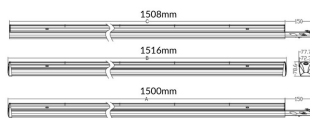

Scheme

Product

Real power (W)	55
Real luminous flux (Lm)	880, 9600, 10400, 11200
Luminous efficiency (Lm/W)	160
Beam angle (°)	Wide 25
Life time (h)	50000h L80B10
IP	20
Colour	White
Control gear included	Yes
Control gear	ON-OFF
Colour temperature (K)	4000
Colour consistency (SDCM)	SDCM<3
CRI	80