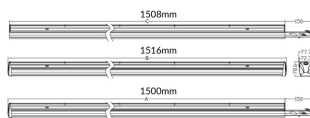

MARKETLINE LUMINAIRES

Lavov Industrial fixture from the family MARKETLINE with a selectable power of 55, 60, 65, 70W and a Wide 25 degrees beam angle with a real lumen output of 880, 9600, 10400, 11200lm and an efficiency of 160 lm/W made in ALUMINUM and finished in Black colour.ON-OFF driver.

Item code	86.ML01.2437.02
Product type	Indoor
Category	Industrial
Family	MARKETLINE
Subfamily	MARKETLINE LUMINAIRES

Pictograms

Scheme

Product

Real power (W)	55
Real luminous flux (Lm)	880, 9600, 10400, 11200
Luminous efficiency (Lm/W)	160
Beam angle (°)	Wide 25
Life time (h)	50000h L80B10
IP	20
Colour	Black
Control gear included	Yes
Control gear	ON-OFF
Colour temperature (K)	4000
Colour consistency (SDCM)	SDCM<3
CRI	80