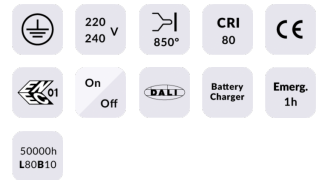

MARKETLINE LUMINAIRES

Lavov Industrial fixture from the family MARKETLINE with a selectable power of 55, 60, 65, 70W and a Wide 25 degrees beam angle with a real lumen output of 880, 9600, 10400, 11200lm and an efficiency of 160 lm/W made in ALUMINUM and finished in Black colour.ON-OFF driver.

Item code	86.ML01.2437.02
Product type	Indoor
Category	Industrial
Family	MARKETLINE
Subfamily	MARKETLINE LUMINAIRES

Pictograms

Scheme

Product

Real power (W)	55
Real luminous flux (Lm)	880, 9600, 10400, 11200
Luminous efficiency (Lm/W)	160
Beam angle (°)	Wide 25
Life time (h)	50000h L80B10
IP	20
Colour	Black
Control gear included	Yes
Control gear	ON-OFF
Colour temperature (K)	4000
Colour consistency (SDCM)	SDCM<3
CRI	80