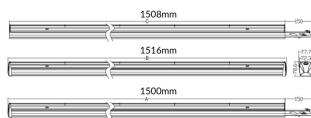

MARKETLINE LUMINAIRES

Lavov Industrial fixture from the family MARKETLINE with a selectable power of 55, 60, 65, 70W and a Double Aysmmetric beam angle with a real lumen output of 880, 9600, 10400, 11200lm and an efficiency of 160 lm/W made in ALUMINUM and finished in White colour.ON-OFF driver.

Item code	86.ML01.2471.01
Product type	Indoor
Category	Industrial
Family	MARKETLINE
Subfamily	MARKETLINE LUMINAIRES
Pictograms	

Scheme

Photometry

Product

Real power (W)	55
Real luminous flux (Lm)	880, 9600, 10400, 11200
Luminous efficiency (Lm/W)	160
Beam angle (°)	Double Aysmmetric
Life time (h)	50000h L80B10
IP	20
Colour	White
Control gear included	Yes
Control gear	ON-OFF
Colour temperature (K)	4000
Colour consistency (SDCM)	SDCM<3
CRI	80