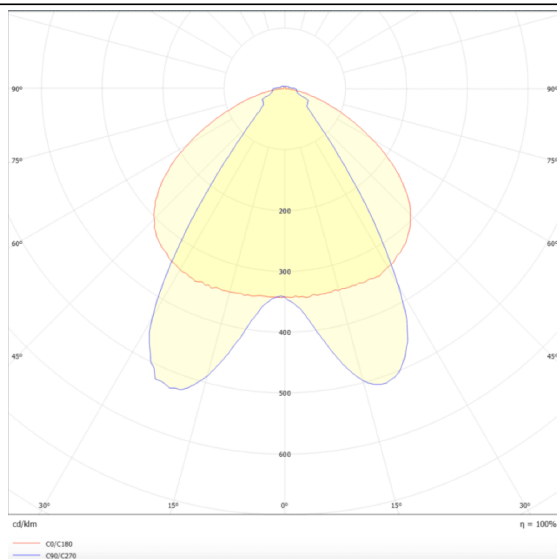

MARKETLINE LUMINAIRES

Lavov Industrial fixture from the family MARKETLINE with a selectable power of 55, 60, 65, 70W and a Double Asymmetric beam angle with a real lumen output of 880, 9600, 10400, 11200lm and an efficiency of 160 lm/W made in ALUMINUM and finished in White colour.ON-OFF driver.

Scheme

Photometry

Item code	86.ML01.2471.01
Product type	Indoor
Category	Industrial
Family	MARKETLINE
Subfamily	MARKETLINE LUMINAIRES

Pictograms

Product	
Real power (W)	55
Real luminous flux (Lm)	880, 9600, 10400, 11200
Luminous efficiency (Lm/W)	160
Beam angle (°)	Double Asymmetric
Life time (h)	50000h L80B10
IP	20
Colour	White
Control gear included	Yes
Control gear	ON-OFF
Light source	LED
Type of LED	SMD
Colour temperature (K)	4000
Colour consistency (SDCM)	SDCM3
CRI	80