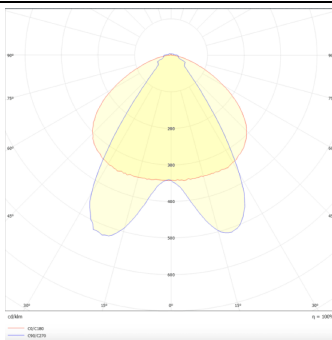

### MARKETLINE LUMINAIRES

Lavov Industrial fixture from the family MARKETLINE with a selectable power of 55, 60, 65, 70W and a Double Aysmmetric beam angle with a real lumen output of 880, 9600, 10400, 11200lm and an efficiency of 160 lm/W made in ALUMINUM and finished in White colour.ON-OFF driver.

### Product

|                                   |                                |
|-----------------------------------|--------------------------------|
| <b>Real power (W)</b>             | <b>55</b>                      |
| <b>Real luminous flux (Lm)</b>    | <b>880, 9600, 10400, 11200</b> |
| <b>Luminous efficiency (Lm/W)</b> | <b>160</b>                     |
| <b>Beam angle (°)</b>             | <b>Double Aysmmetric</b>       |
| <b>Life time (h)</b>              | <b>50000h L80B10</b>           |
| <b>IP</b>                         | <b>20</b>                      |
| <b>Colour</b>                     | <b>White</b>                   |
| <b>Control gear included</b>      | <b>Yes</b>                     |
| <b>Control gear</b>               | <b>ON-OFF</b>                  |
| <b>Colour temperature (K)</b>     | <b>4000</b>                    |
| <b>Colour consistency (SDCM)</b>  | <b>SDCM&lt;3</b>               |
| <b>CRI</b>                        | <b>80</b>                      |