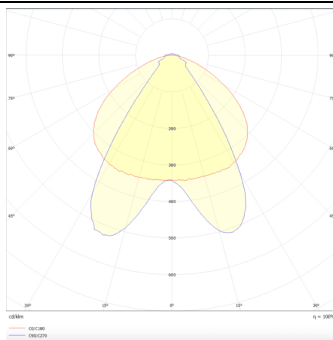

MARKETLINE LUMINAIRES

Lavov Industrial fixture from the family MARKETLINE with a selectable power of 55, 60, 65, 70W and a Double Aysmmetric beam angle with a real lumen output of 880, 9600, 10400, 11200lm and an efficiency of 160 lm/W made in ALUMINUM and finished in White colour.ON-OFF driver.

Item code	86.ML01.2471.01
Product type	Indoor
Category	Industrial
Family	MARKETLINE
Subfamily	MARKETLINE LUMINAIRES
Pictograms	

Scheme

Photometry

Product

Real power (W)	55
Real luminous flux (Lm)	880, 9600, 10400, 11200
Luminous efficiency (Lm/W)	160
Beam angle (°)	Double Aysmmetric
Life time (h)	50000h L80B10
IP	20
Colour	White
Control gear included	Yes
Control gear	ON-OFF
Colour temperature (K)	4000
Colour consistency (SDCM)	SDCM<3
CRI	80