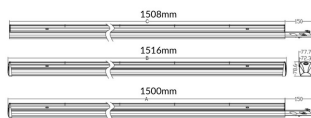

MARKETLINE LUMINAIRES

Lavov Industrial fixture from the family MARKETLINE with a selectable power of 55, 60, 65, 70W and a Double Aysmmetric beam angle with a real lumen output of 880, 9600, 10400, 11200lm and an efficiency of 160 lm/W made in ALUMINUM and finished in Black colour.ON-OFF driver.

Item code	86.ML01.2471.02
Product type	Indoor
Category	Industrial
Family	MARKETLINE
Subfamily	MARKETLINE LUMINAIRES
Pictograms	

Scheme

Photometry

Product

Real power (W)	55
Real luminous flux (Lm)	880, 9600, 10400, 11200
Luminous efficiency (Lm/W)	160
Beam angle (°)	Double Aysmmetric
Life time (h)	50000h L80B10
IP	20
Colour	Black
Control gear included	Yes
Control gear	ON-OFF
Colour temperature (K)	4000
Colour consistency (SDCM)	SDCM<3
CRI	80