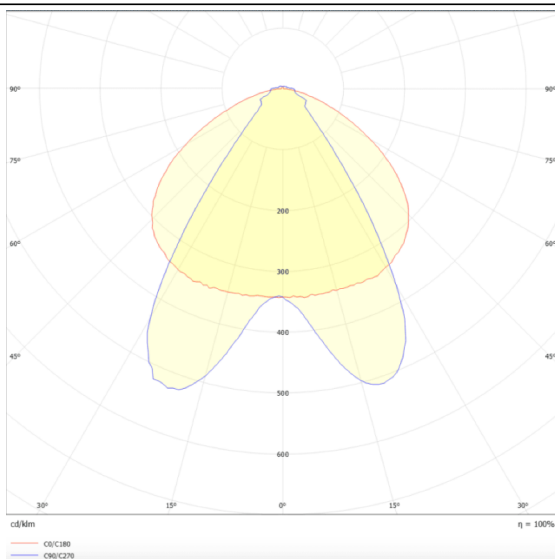

MARKETLINE LUMINAIRES

Lavov Industrial fixture from the family MARKETLINE with a selectable power of 55, 60, 65, 70W and a Double Asymmetric beam angle with a real lumen output of 880, 9600, 10400, 11200lm and an efficiency of 160 lm/W made in ALUMINUM and finished in Black colour.ON-OFF driver.

Scheme

Photometry

Item code	86.ML01.2471.02
Product type	Indoor
Category	Industrial
Family	MARKETLINE
Subfamily	MARKETLINE LUMINAIRES

Pictograms

Product	
Real power (W)	55
Real luminous flux (Lm)	880, 9600, 10400, 11200
Luminous efficiency (Lm/W)	160
Beam angle (°)	Double Asymmetric
Life time (h)	50000h L80B10
IP	20
Colour	Black
Control gear included	Yes
Control gear	ON-OFF
Light source	LED
Type of LED	SMD
Colour temperature (K)	4000
Colour consistency (SDCM)	SDCM3
CRI	80