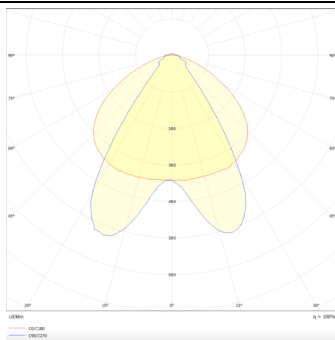

## MARKETLINE LUMINAIRES

Lavov Industrial fixture from the family MARKETLINE with a selectable power of 55, 60, 65, 70W and a Double Aysmmetric beam angle with a real lumen output of 880, 9600, 10400, 11200lm and an efficiency of 160 lm/W made in ALUMINUM and finished in Black colour.ON-OFF driver.

## Product

<b>Real power (W)</b>	<b>55</b>
<b>Real luminous flux (Lm)</b>	<b>880, 9600, 10400, 11200</b>
<b>Luminous efficiency (Lm/W)</b>	<b>160</b>
<b>Beam angle (°)</b>	<b>Double Aysmmetric</b>
<b>Life time (h)</b>	<b>50000h L80B10</b>
<b>IP</b>	<b>20</b>
<b>Colour</b>	<b>Black</b>
<b>Control gear included</b>	<b>Yes</b>
<b>Control gear</b>	<b>ON-OFF</b>
<b>Colour temperature (K)</b>	<b>4000</b>
<b>Colour consistency (SDCM)</b>	<b>SDCM&lt;3</b>
<b>CRI</b>	<b>80</b>