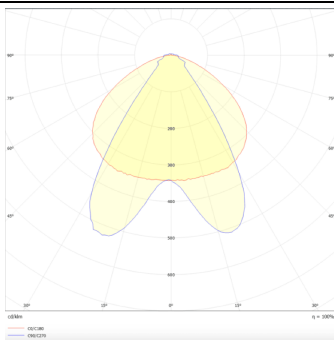

### MARKETLINE LUMINAIRES

Lavov Industrial fixture from the family MARKETLINE with a selectable power of 55, 60, 65, 70W and a Double Aysmmetric beam angle with a real lumen output of 880, 9600, 10400, 11200lm and an efficiency of 160 lm/W made in ALUMINUM and finished in Black colour.ON-OFF driver.

### Product

<b>Real power (W)</b>	<b>55</b>
<b>Real luminous flux (Lm)</b>	<b>880, 9600, 10400, 11200</b>
<b>Luminous efficiency (Lm/W)</b>	<b>160</b>
<b>Beam angle (°)</b>	<b>Double Aysmmetric</b>
<b>Life time (h)</b>	<b>50000h L80B10</b>
<b>IP</b>	<b>20</b>
<b>Colour</b>	<b>Black</b>
<b>Control gear included</b>	<b>Yes</b>
<b>Control gear</b>	<b>ON-OFF</b>
<b>Colour temperature (K)</b>	<b>4000</b>
<b>Colour consistency (SDCM)</b>	<b>SDCM&lt;3</b>
<b>CRI</b>	<b>80</b>