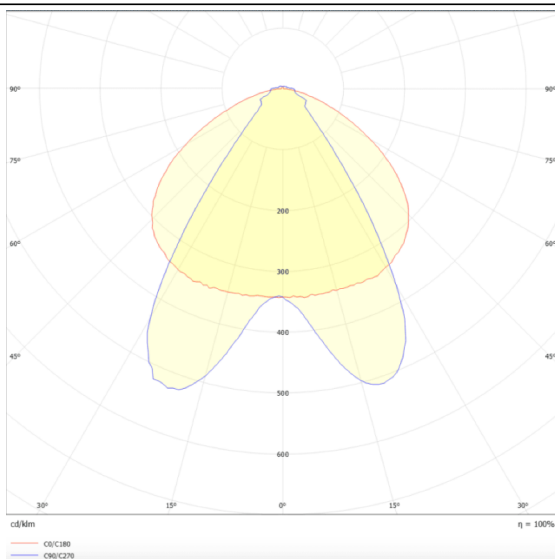

MARKETLINE LUMINAIRES

Lavov Industrial fixture from the family MARKETLINE with a selectable power of 55, 60, 65, 70W and a Double Asymmetric beam angle with a real lumen output of 880, 9600, 10400, 11200lm and an efficiency of 160 lm/W made in ALUMINUM and finished in White colour.

Scheme

Photometry

Item code	86.ML01.2473.01
Product type	Indoor
Category	Industrial
Family	MARKETLINE
Subfamily	MARKETLINE LUMINAIRES

Pictograms

Product	
Real power (W)	55
Real luminous flux (Lm)	880, 9600, 10400, 11200
Luminous efficiency (Lm/W)	160
Beam angle (°)	Double Asymmetric
Life time (h)	50000h L80B10
IP	20
Colour	White
Control gear	DALI
Colour temperature (K)	4000
Colour consistency (SDCM)	SDCM3
CRI	80