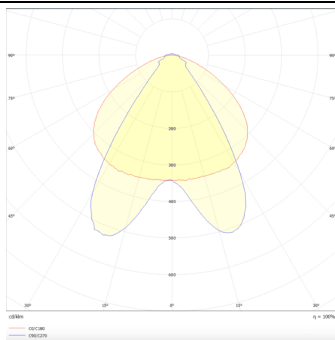

MARKETLINE LUMINAIRES

Lavov Industrial fixture from the family MARKETLINE with a selectable power of 55, 60, 65, 70W and a Double Aysmmetric beam angle with a real lumen output of 880, 9600, 10400, 11200lm and an efficiency of 160 lm/W made in ALUMINUM and finished in White colour.

Item code	86.ML01.2473.01
Product type	Indoor
Category	Industrial
Family	MARKETLINE
Subfamily	MARKETLINE LUMINAIRES

Pictograms

Scheme

Photometry

Product

Real power (W)	55
Real luminous flux (Lm)	880, 9600, 10400, 11200
Luminous efficiency (Lm/W)	160
Beam angle (°)	Double Aysmmetric
Life time (h)	50000h L80B10
IP	20
Colour	White
Control gear	DALI
Colour temperature (K)	4000
Colour consistency (SDCM)	SDCM<3
CRI	80