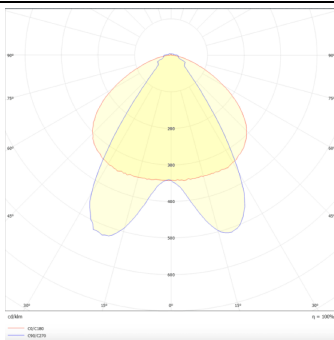

MARKETLINE LUMINAIRES

Lavov Industrial fixture from the family MARKETLINE with a selectable power of 55, 60, 65, 70W and a Double Aysmmetric beam angle with a real lumen output of 880, 9600, 10400, 11200lm and an efficiency of 160 lm/W made in ALUMINUM and finished in White colour.

Item code	86.ML01.2473.01
Product type	Indoor
Category	Industrial
Family	MARKETLINE
Subfamily	MARKETLINE LUMINAIRES

Pictograms

Scheme

Photometry

Product

Real power (W)	55
Real luminous flux (Lm)	880, 9600, 10400, 11200
Luminous efficiency (Lm/W)	160
Beam angle (°)	Double Aysmmetric
Life time (h)	50000h L80B10
IP	20
Colour	White
Control gear	DALI
Colour temperature (K)	4000
Colour consistency (SDCM)	SDCM<3
CRI	80