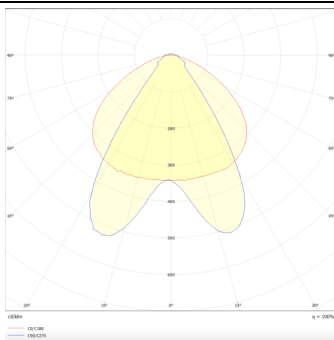

### MARKETLINE LUMINAIRES

Lavov Industrial fixture from the family MARKETLINE with a selectable power of 55, 60, 65, 70W and a Double Aysmmetric beam angle with a real lumen output of 880, 9600, 10400, 11200lm and an efficiency of 160 lm/W made in ALUMINUM and finished in White colour.

#### Product

<b>Real power (W)</b>	<b>55</b>
<b>Real luminous flux (Lm)</b>	<b>880, 9600, 10400, 11200</b>
<b>Luminous efficiency (Lm/W)</b>	<b>160</b>
<b>Beam angle (°)</b>	<b>Double Aysmmetric</b>
<b>Life time (h)</b>	<b>50000h L80B10</b>
<b>IP</b>	<b>20</b>
<b>Colour</b>	<b>White</b>
<b>Control gear</b>	<b>DALI</b>
<b>Colour temperature (K)</b>	<b>4000</b>
<b>Colour consistency (SDCM)</b>	<b>SDCM&lt;3</b>
<b>CRI</b>	<b>80</b>