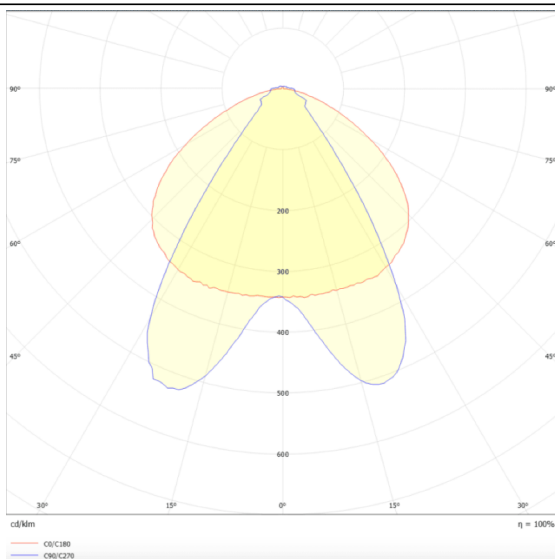

MARKETLINE LUMINAIRES

Lavov Industrial fixture from the family MARKETLINE with a selectable power of 55, 60, 65, 70W and a Double Asymmetric beam angle with a real lumen output of 880, 9600, 10400, 11200lm and an efficiency of 160 lm/W made in ALUMINUM and finished in Black colour.

Scheme

Photometry

Item code	86.ML01.2473.02
Product type	Indoor
Category	Industrial
Family	MARKETLINE
Subfamily	MARKETLINE LUMINAIRES

Pictograms

Product	
Real power (W)	55
Real luminous flux (Lm)	880, 9600, 10400, 11200
Luminous efficiency (Lm/W)	160
Beam angle (°)	Double Asymmetric
Life time (h)	50000h L80B10
IP	20
Colour	Black
Control gear	DALI
Colour temperature (K)	4000
Colour consistency (SDCM)	SDCM3
CRI	80