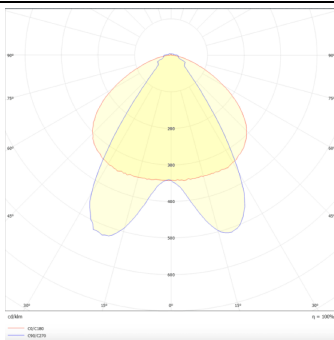

MARKETLINE LUMINAIRES

Lavov Industrial fixture from the family MARKETLINE with a selectable power of 55, 60, 65, 70W and a Double Aysmmetric beam angle with a real lumen output of 880, 9600, 10400, 11200lm and an efficiency of 160 lm/W made in ALUMINUM and finished in Black colour.

Item code	86.ML01.2473.02
Product type	Indoor
Category	Industrial
Family	MARKETLINE
Subfamily	MARKETLINE LUMINAIRES

Pictograms

Scheme

Photometry

Product

Real power (W)	55
Real luminous flux (Lm)	880, 9600, 10400, 11200
Luminous efficiency (Lm/W)	160
Beam angle (°)	Double Aysmmetric
Life time (h)	50000h L80B10
IP	20
Colour	Black
Control gear	DALI
Colour temperature (K)	4000
Colour consistency (SDCM)	SDCM<3
CRI	80