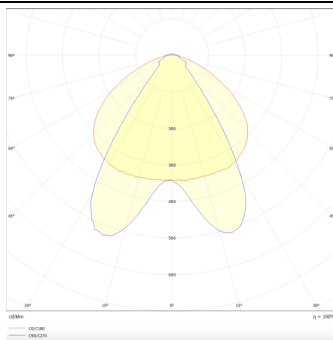

MARKETLINE LUMINAIRES

Lavov Industrial fixture from the family MARKETLINE with a selectable power of 55, 60, 65, 70W and a Double Aysmmetric beam angle with a real lumen output of 880, 9600, 10400, 11200lm and an efficiency of 160 lm/W made in ALUMINUM and finished in Black colour.

Item code	86.ML01.2473.02
Product type	Indoor
Category	Industrial
Family	MARKETLINE
Subfamily	MARKETLINE LUMINAIRES

Pictograms

Scheme

Photometry

Product

Real power (W)	55
Real luminous flux (Lm)	880, 9600, 10400, 11200
Luminous efficiency (Lm/W)	160
Beam angle (°)	Double Aysmmetric
Life time (h)	50000h L80B10
IP	20
Colour	Black
Control gear	DALI
Colour temperature (K)	4000
Colour consistency (SDCM)	SDCM<3
CRI	80