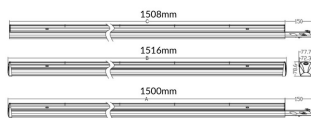

Scheme

Product

Real power (W)	55

Real luminous flux (Lm)	880, 9600, 10400, 11200

Luminous efficiency (Lm/W)	160

Beam angle (°)	Double Aysmmetric

Life time (h)	50000h L80B10

IP	20

Colour	White

Control gear included	Yes

Control gear	ON-OFF

Colour temperature (K)	4000

Colour consistency (SDCM)	SDCM<3

CRI	80