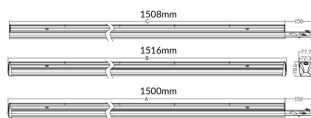

### MARKETLINE LUMINAIRES

Lavov Industrial fixture from the family MARKETLINE with a selectable power of 55, 60, 65, 70W and a Double Aysmmetric beam angle with a real lumen output of 880, 9600, 10400, 11200lm and an efficiency of 160 lm/W made in ALUMINUM and finished in Black colour.ON-OFF driver.

#### Product

<b>Real power (W)</b>	<b>55</b>
<b>Real luminous flux (Lm)</b>	<b>880, 9600, 10400, 11200</b>
<b>Luminous efficiency (Lm/W)</b>	<b>160</b>
<b>Beam angle (°)</b>	<b>Double Aysmmetric</b>
<b>Life time (h)</b>	<b>50000h L80B10</b>
<b>IP</b>	<b>20</b>
<b>Colour</b>	<b>Black</b>
<b>Control gear included</b>	<b>Yes</b>
<b>Control gear</b>	<b>ON-OFF</b>
<b>Colour temperature (K)</b>	<b>4000</b>
<b>Colour consistency (SDCM)</b>	<b>SDCM&lt;3</b>
<b>CRI</b>	<b>80</b>