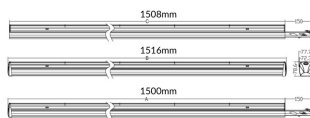

MARKETLINE LUMINAIRES

Lavov Industrial fixture from the family MARKETLINE with a selectable power of 55, 60, 65, 70W and a Double Aysmmetric beam angle with a real lumen output of 880, 9600, 10400, 11200lm and an efficiency of 160 lm/W made in ALUMINUM and finished in White colour.ON-OFF driver.

Item code	86.ML01.2477.01
Product type	Indoor
Category	Industrial
Family	MARKETLINE
Subfamily	MARKETLINE LUMINAIRES

Pictograms

Scheme

Product

Real power (W)	55
Real luminous flux (Lm)	880, 9600, 10400, 11200
Luminous efficiency (Lm/W)	160
Beam angle (°)	Double Aysmmetric
Life time (h)	50000h L80B10
IP	20
Colour	White
Control gear included	Yes
Control gear	ON-OFF
Colour temperature (K)	4000
Colour consistency (SDCM)	SDCM<3
CRI	80