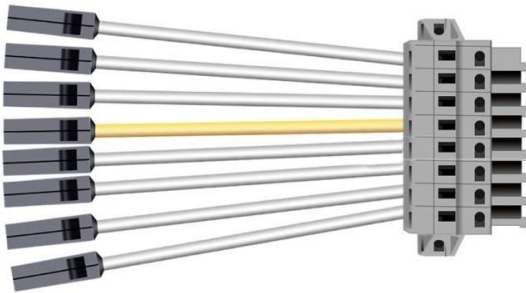

Feed-in Connector

Lavov Marketline Feed-in Connector, 5 wires

Item code	86.ML01.4007.00
Product type	Indoor
Category	Industrial
Family	MARKETLINE ACCESSORIES
Subfamily	Feed-in Connector
Pictograms	