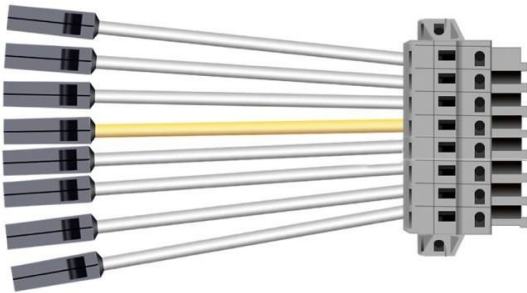

Feed-in Connector

Lavov Marketline Feed-in Connector, 5 wires

Item code	86.ML01.4007.00
Product type	Indoor
Category	Industrial
Family	MARKETLINE ACCESSORIES
Subfamily	Feed-in Connector
Pictograms	