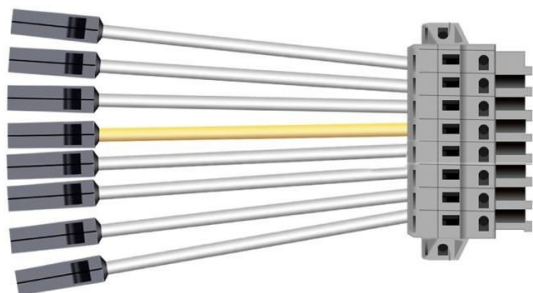

Feed-in Connector

Lavov Marketline Feed-in Connector, 5 wires

Item code	86.ML01.4007.00
Product type	Indoor
Category	Industrial
Family	MARKETLINE ACCESSORIES
Subfamily	Feed-in Connector
Pictograms	