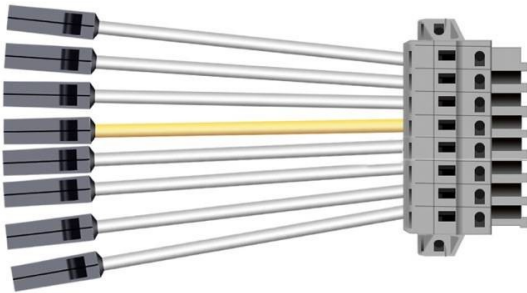

---

**Feed-in Connector**

---

Lavov Marketline Feed-in Connector, 8 wires

---

<b>Item code</b>	<b>86.MI01.4008.00</b>
<b>Product type</b>	<b>Indoor</b>
<b>Category</b>	<b>Industrial</b>
<b>Family</b>	<b>MARKETLINE ACCESSORIES</b>
<b>Subfamily</b>	<b>Feed-in Connector</b>
<b>Pictograms</b>	