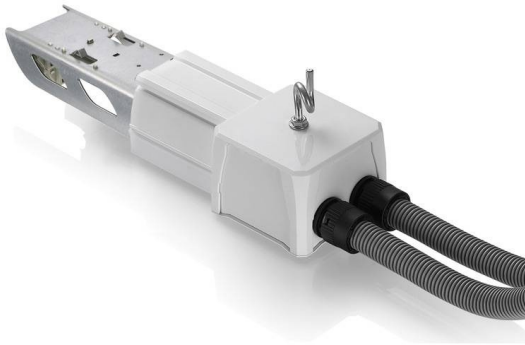

**Driver Node Connector & Feed in Box**

Lavov Marketline Feed in Box, 5 wires, White Color

<b>Item code</b>	<b>86.ML01.4014.01</b>
<b>Product type</b>	<b>Indoor</b>
<b>Category</b>	<b>Industrial</b>
<b>Family</b>	<b>MARKETLINE ACCESSORIES</b>
<b>Subfamily</b>	<b>Driver Node Connector &amp; Feed in Box</b>
<b>Pictograms</b>	