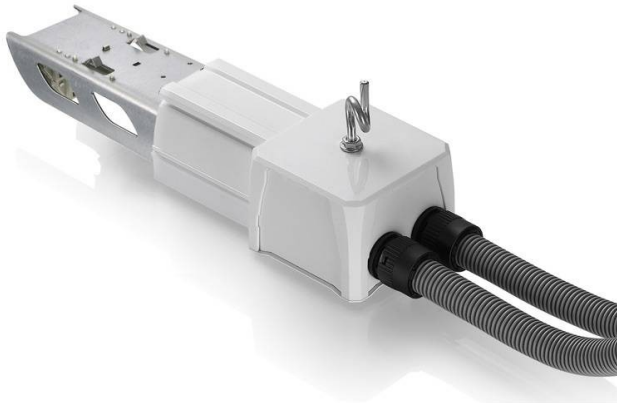

Driver Node Connector & Feed in Box

Lavov Marketline Feed in Box, 5 wires, Black Color

Item code	86.ML01.4014.02
Product type	Indoor
Category	Industrial
Family	MARKETLINE ACCESSORIES
Subfamily	Driver Node Connector & Feed in Box