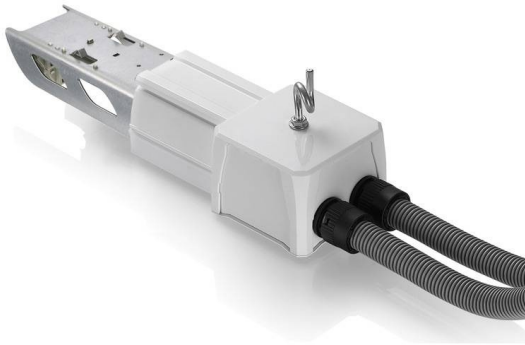

**Driver Node Connector & Feed in Box**

Lavov Marketline Feed in Box, 8 wires, Black Color

<b>Item code</b>	<b>86.ML01.4015.02</b>
<b>Product type</b>	<b>Indoor</b>
<b>Category</b>	<b>Industrial</b>
<b>Family</b>	<b>MARKETLINE ACCESSORIES</b>
<b>Subfamily</b>	<b>Driver Node Connector &amp; Feed in Box</b>
<b>Pictograms</b>	