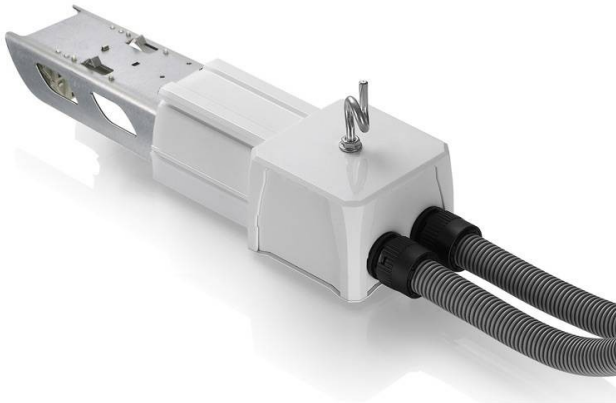

Driver Node Connector & Feed in Box

Lavov Marketline Feed in Box, 8 wires, Black Color

Item code	86.ML01.4015.02
Product type	Indoor
Category	Industrial
Family	MARKETLINE ACCESSORIES
Subfamily	Driver Node Connector & Feed in Box