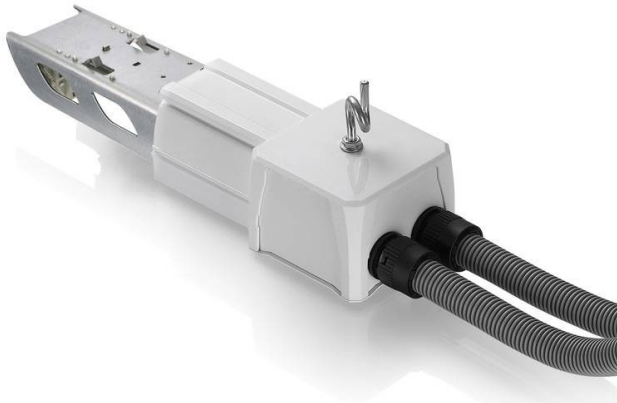

Driver Node Connector & Feed in Box

Lavov Marketline Feed in Box, 8 wires, Black Color

Item code	86.ML01.4015.02
Product type	Indoor
Category	Industrial
Family	MARKETLINE ACCESSORIES
Subfamily	Driver Node Connector & Feed in Box