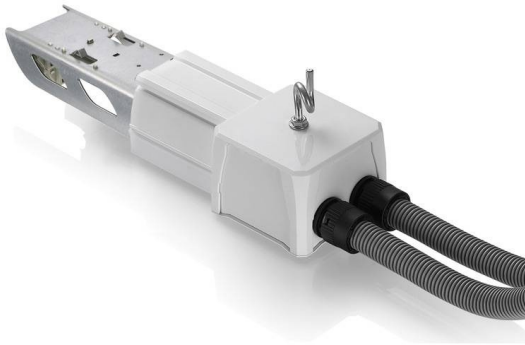

Driver Node Connector & Feed in Box

Lavov Marketline Feed in Box,12 Wire, White Color

Item code	86.ML01.4016.01
Product type	Indoor
Category	Industrial
Family	MARKETLINE ACCESSORIES
Subfamily	Driver Node Connector & Feed in Box
Pictograms	