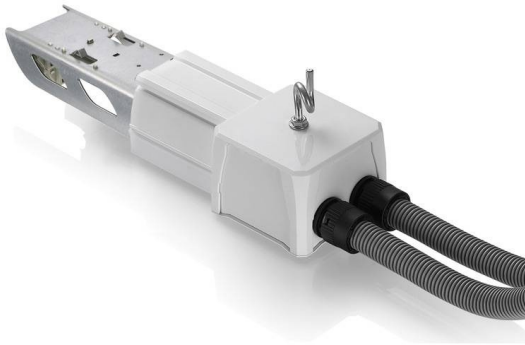

Driver Node Connector & Feed in Box

Lavov Marketline Feed in Box,12 Wire, Black Color

Item code	86.ML01.4016.02
Product type	Indoor
Category	Industrial
Family	MARKETLINE ACCESSORIES
Subfamily	Driver Node Connector & Feed in Box
Pictograms	