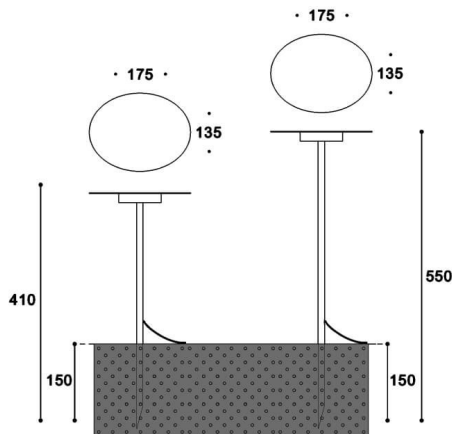

DISC

Lavov bollard from the family DISC with a power of 7W and an optic 120 degrees. With a real lumen output of 368.46lm and an efficiency of 36lm/W with a CCT of 3000K, made in Aluminium,, and finished in White color. Dimensions diam 175*135*410 (height)mm. NOT INCLUDED driver. Degree of protection IP65 and IK10.

Dimensions

Product dimensions (mm) diam 175*135*410 (height)mm

Scheme

Item code	86.OB15.1301.01
Product type	Outdoor
Category	Bollards
Family	DISC
Pictograms	

Product	
Real power (W)	7
Real luminous flux (Lm)	368.46
Luminous efficiency (Lm/W)	36
Beam angle (°)	120
Life time (h)	50000h L70B10
IP	65
Electrical class insulation	Class III
Colour	White
Control gear included	no
Control gear	NOT INCLUDED
Light source	LED
Colour temperature (K)	3000
Colour consistency (SDCM)	SDCM3
CRI	80
IK	10