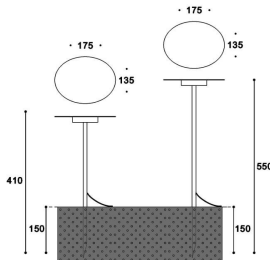

DISC

Lavov bollard from the family DISC with a power of 10.11W and an optic 120 degrees. With a real lumen output of 368.46lm and an efficiency of 36.450000000000003lm/W with a CCT of 3000K, made in Aluminium,, and finished in White color. Dimensions diam 175*135*410 (height)mm. NOT INCLUDED driver. Degree of protection IP65 and IK10.

Item code	86.OB15.1301.01
Product type	Outdoor
Category	Bollards
Family	DISC

Pictograms

Dimensions

Product dimensions (mm) diam 175*135*410 (height)mm

Scheme

Product

Real power (W)	10.11
Real luminous flux (Lm)	368.46
Luminous efficiency (Lm/W)	36.450000000000003
Beam angle (°)	120
Life time (h)	50000h L70B10
IP	65
Electrical class insulation	Class III
Colour	White
Control gear included	no
Control gear	NOT INCLUDED
Light source	LED
Colour temperature (K)	3000
Colour consistency (SDCM)	SDCM<3
CRI	80
IK	10