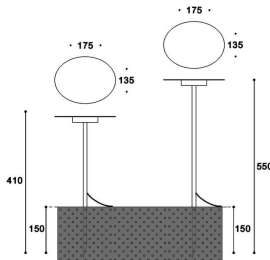

Scheme

Product

Real power (W)	10.11
Real luminous flux (Lm)	368.46
Luminous efficiency (Lm/W)	36.450000000000003
Beam angle (°)	120
Life time (h)	50000h L70B10
IP	65
Electrical class insulation	Class III
Colour	White
Control gear included	no
Control gear	NOT INCLUDED
Light source	LED
Colour temperature (K)	3000
Colour consistency (SDCM)	SDCM<3
CRI	80
IK	10