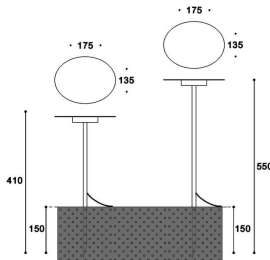

DISC

Lavov bollard from the family DISC with a power of 10.11W and an optic 120 degrees. With a real lumen output of 368.46lm and an efficiency of 36.450000000000003lm/W with a CCT of 3000K, made in Aluminium,, and finished in Black color. Dimensions diam 175*135*410 (height)mm. NOT INCLUDED driver. Degree of protection IP65 and IK10.

Item code	86.OB15.1301.02
Product type	Outdoor
Category	Bollards
Family	DISC

Pictograms

Dimensions

Product dimensions (mm) diam 175*135*410 (height)mm

Scheme

Product

Real power (W)	10.11
Real luminous flux (Lm)	368.46
Luminous efficiency (Lm/W)	36.450000000000003
Beam angle (°)	120
Life time (h)	50000h L70B10
IP	65
Electrical class insulation	Class III
Colour	Black
Control gear included	no
Control gear	NOT INCLUDED
Light source	LED
Colour temperature (K)	3000
Colour consistency (SDCM)	SDCM<3
CRI	80
IK	10