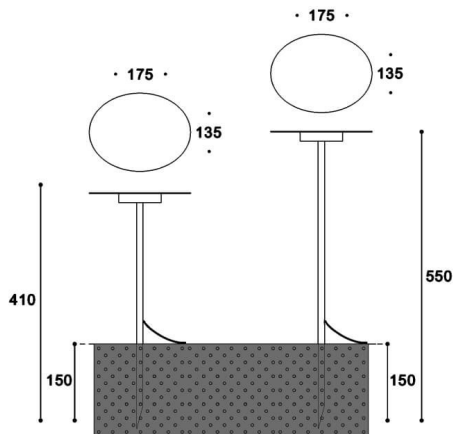

DISC

Lavov bollard from the family DISC with a power of 7W and an optic 120 degrees. With a real lumen output of 368.46lm and an efficiency of 36.lm/W with a CCT of 3000K, made in Aluminium,, and finished in Black color. Dimensions diam 175*135*410 (height)mm. NOT INCLUDED driver. Degree of protection IP65 and IK10.

Dimensions

Product dimensions (mm) diam 175*135*410 (height)mm

Scheme

Item code	86.OB15.1301.02
Product type	Outdoor
Category	Bollards
Family	DISC
Pictograms	

Product	
Real power (W)	7
Real luminous flux (Lm)	368.46
Luminous efficiency (Lm/W)	36
Beam angle (°)	120
Life time (h)	50000h L70B10
IP	65
Electrical class insulation	Class III
Colour	Black
Control gear included	no
Control gear	NOT INCLUDED
Light source	LED
Colour temperature (K)	3000
Colour consistency (SDCM)	SDCM3
CRI	80
IK	10