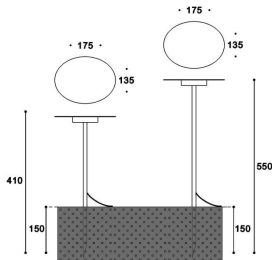

DISC

Lavov bollard from the family DISC with a power of 10.11W and an optic 120 degrees. With a real lumen output of 368.46lm and an efficiency of 36.450000000000003lm/W with a CCT of 3000K, made in Aluminium,, and finished in White color. Dimensions diam 175*135*550 (height)mm. NOT INCLUDED driver. Degree of protection IP65 and IK10.

Item code 86.OB15.2301.01

Product type Outdoor

Category Bollards

Family DISC

Pictograms

Dimensions

Product dimensions (mm) diam 175*135*550 (height)mm

Scheme

Product

Real power (W) 10.11

Real luminous flux (Lm) 368.46

Luminous efficiency (Lm/W) 36.450000000000003

Beam angle (°) 120

Life time (h) 50000h L70B10

IP 65

Electrical class insulation Class III