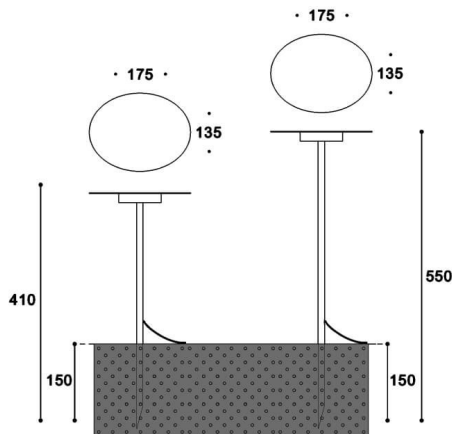

### DISC

Lavov bollard from the family DISC with a power of 7W and an optic 120 degrees. With a real lumen output of 368.46lm and an efficiency of 36lm/W with a CCT of 3000K, made in Aluminium,, and finished in White color. Dimensions diam 175\*135\*550 (height)mm. NOT INCLUDED driver. Degree of protection IP65 and IK10.

### Dimensions

Product dimensions (mm) diam 175\*135\*550 (height)mm

### Scheme

Item code	86.OB15.2301.01
Product type	Outdoor
Category	Bollards
Family	DISC
Pictograms	

Product	
Real power (W)	7
Real luminous flux (Lm)	368.46
Luminous efficiency (Lm/W)	36
Beam angle (°)	120
Life time (h)	50000h L70B10
IP	65
Electrical class insulation	Class III
Colour	White
Control gear included	no
Control gear	NOT INCLUDED
Light source	LED
Colour temperature (K)	3000
Colour consistency (SDCM)	SDCM3
CRI	80
IK	10