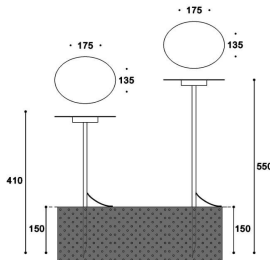

DISC

Lavov bollard from the family DISC with a power of 10.11W and an optic 120 degrees. With a real lumen output of 368.46lm and an efficiency of 36.45000000000003lm/W with a CCT of 3000K, made in Aluminium,, and finished in White color. Dimensions diam 175*135*550 (height)mm. NOT INCLUDED driver. Degree of protection IP65 and IK10.

Item code 86.OB15.2301.01

Product type Outdoor

Category Bollards

Family DISC

Pictograms

Dimensions

Product dimensions (mm) diam 175*135*550 (height)mm

Scheme

Product

Real power (W) 10.11

Real luminous flux (Lm) 368.46

Luminous efficiency (Lm/W) 36.45000000000003

Beam angle (°) 120

Life time (h) 50000h L70B10

IP 65

Electrical class insulation Class III