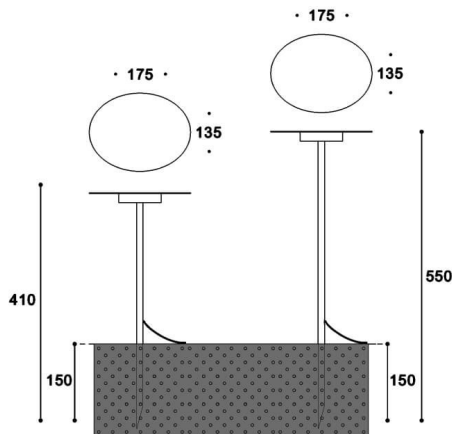

### DISC

Lavov bollard from the family DISC with a power of 7W and an optic 120 degrees. With a real lumen output of 368.46lm and an efficiency of 36lm/W with a CCT of 3000K, made in Aluminium,, and finished in Black color. Dimensions diam 175\*135\*550 (height)mm. NOT INCLUDED driver. Degree of protection IP65 and IK10.

### Dimensions

Product dimensions (mm) diam 175\*135\*550 (height)mm

### Scheme

Item code	86.OB15.2301.02
Product type	Outdoor
Category	Bollards
Family	DISC
Pictograms	

Product	
Real power (W)	7
Real luminous flux (Lm)	368.46
Luminous efficiency (Lm/W)	36
Beam angle (°)	120
Life time (h)	50000h L70B10
IP	65
Electrical class insulation	Class III
Colour	Black
Control gear included	no
Control gear	NOT INCLUDED
Light source	LED
Colour temperature (K)	3000
Colour consistency (SDCM)	SDCM3
CRI	80
IK	10