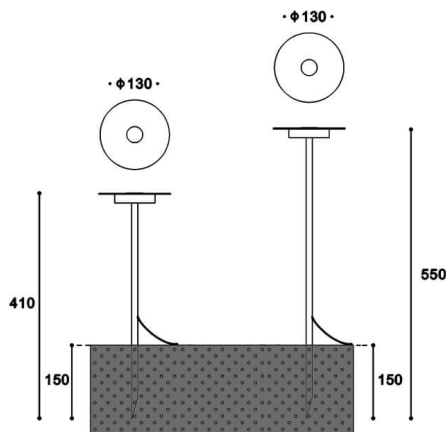

MINI DISC

Lavov bollard from the family MINI DISC with a power of 7W and an optic 120 degrees. With a real lumen output of 368.46lm and an efficiency of 36lm/W with a CCT of 3000K, made in Aluminium,, and finished in White color. Dimensions diam 130*410 (height)mm. NOT INCLUDED driver. Degree of protection IP65 and IK10.

Dimensions

Product dimensions (mm) diam 130*410 (height)mm

Scheme

Item code	86.OB16.1301.01
Product type	Outdoor
Category	Bollards
Family	MINI DISC
Pictograms	

Product	
Real power (W)	7
Real luminous flux (Lm)	368.46
Luminous efficiency (Lm/W)	36
Beam angle (°)	120
Life time (h)	50000h L70B10
IP	65
Electrical class insulation	Class III
Colour	White
Control gear included	no
Control gear	NOT INCLUDED
Light source	LED
Colour temperature (K)	3000
Colour consistency (SDCM)	SDCM3
CRI	80
IK	10