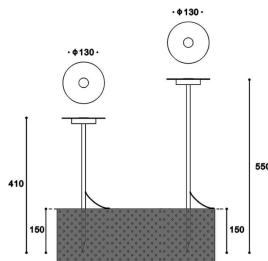

MINI DISC

Lavov bollard from the family MINI DISC with a power of 10.11W and an optic 120 degrees. With a real lumen output of 368.46lm and an efficiency of 36.450000000000003lm/W with a CCT of 3000K, made in Aluminium,, and finished in White color. Dimensions diam 130*410 (height)mm. NOT INCLUDED driver. Degree of protection IP65 and IK10.

Item code	86.OB16.1301.01
Product type	Outdoor
Category	Bollards
Family	MINI DISC

Pictograms	

Dimensions

Product dimensions (mm) diam 130*410 (height)mm

Scheme

Product	
Real power (W)	10.11
Real luminous flux (Lm)	368.46
Luminous efficiency (Lm/W)	36.450000000000003
Beam angle (°)	120
Life time (h)	50000h L70B10
IP	65
Electrical class insulation	Class III
Colour	White
Control gear included	no
Control gear	NOT INCLUDED
Light source	LED
Colour temperature (K)	3000
Colour consistency (SDCM)	SDCM<3
CRI	80
IK	10