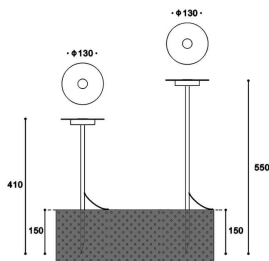

MINI DISC

Lavov bollard from the family MINI DISC with a power of 10.11W and an optic 120 degrees. With a real lumen output of 368.46lm and an efficiency of 36.450000000000003lm/W with a CCT of 3000K, made in Aluminium,, and finished in White color.

Dimensions diam 130*410 (height)mm. NOT INCLUDED driver.

Degree of protection IP65 and IK10.

Item code	86.OB16.1301.01
Product type	Outdoor
Category	Bollards
Family	MINI DISC
Pictograms	

Dimensions

Product dimensions (mm) diam 130*410 (height)mm

Scheme

Product

Real power (W)	10.11
Real luminous flux (Lm)	368.46
Luminous efficiency (Lm/W)	36.450000000000003
Beam angle (°)	120
Life time (h)	50000h L70B10
IP	65
Electrical class insulation	Class III
Colour	White
Control gear included	no
Control gear	NOT INCLUDED
Light source	LED
Colour temperature (K)	3000
Colour consistency (SDCM)	SDCM<3
CRI	80
IK	10