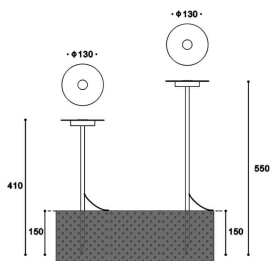

MINI DISC

Lavov bollard from the family MINI DISC with a power of 10.11W and an optic 120 degrees. With a real lumen output of 368.46lm and an efficiency of 36.450000000000003lm/W with a CCT of 3000K, made in Aluminium,, and finished in Black color. Dimensions diam 130*410 (height)mm. NOT INCLUDED driver. Degree of protection IP65 and IK10.

Item code	86.OB16.1301.02
Product type	Outdoor
Category	Bollards
Family	MINI DISC

Pictograms

Dimensions

Product dimensions (mm) diam 130*410 (height)mm

Scheme

Product

Real power (W)	10.11
Real luminous flux (Lm)	368.46
Luminous efficiency (Lm/W)	36.450000000000003
Beam angle (°)	120
Life time (h)	50000h L70B10
IP	65
Electrical class insulation	Class III
Colour	Black
Control gear included	no
Control gear	NOT INCLUDED
Light source	LED
Colour temperature (K)	3000
Colour consistency (SDCM)	SDCM<3
CRI	80
IK	10