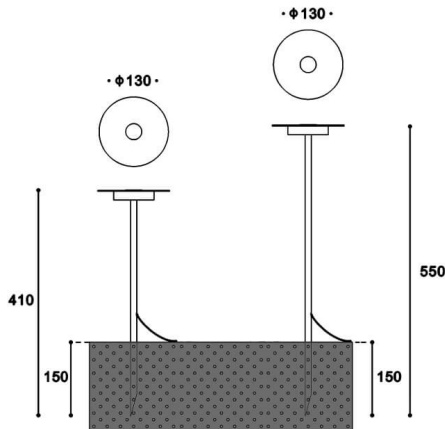

MINI DISC

Lavov bollard from the family MINI DISC with a power of 7W and an optic 120 degrees. With a real lumen output of 368.46lm and an efficiency of 36lm/W with a CCT of 3000K, made in Aluminium,, and finished in Black color. Dimensions diam 130*410 (height)mm. NOT INCLUDED driver. Degree of protection IP65 and IK10.

Dimensions

Product dimensions (mm) diam 130*410 (height)mm

Scheme

Item code	86.OB16.1301.02
Product type	Outdoor
Category	Bollards
Family	MINI DISC
Pictograms	

Product	
Real power (W)	7
Real luminous flux (Lm)	368.46
Luminous efficiency (Lm/W)	36
Beam angle (°)	120
Life time (h)	50000h L70B10
IP	65
Electrical class insulation	Class III
Colour	Black
Control gear included	no
Control gear	NOT INCLUDED
Light source	LED
Colour temperature (K)	3000
Colour consistency (SDCM)	SDCM3
CRI	80
IK	10