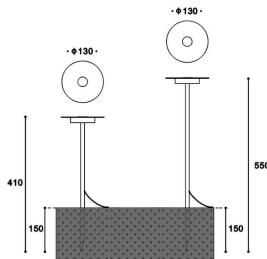

**MINI DISC**

Lavov bollard from the family MINI DISC with a power of 10.11W and an optic 120 degrees. With a real lumen output of 368.46lm and an efficiency of 36.450000000000003lm/W with a CCT of 3000K, made in Aluminium,, and finished in Black color. Dimensions diam 130\*410 (height)mm. NOT INCLUDED driver. Degree of protection IP65 and IK10.

**Dimensions**

Product dimensions (mm) diam 130\*410 (height)mm

**Scheme**

Item code	86.OB16.1301.02
Product type	Outdoor
Category	Bollards
Family	MINI DISC
Pictograms	

<b>Product</b>	
Real power (W)	10.11
Real luminous flux (Lm)	368.46
Luminous efficiency (Lm/W)	36.450000000000003
Beam angle (°)	120
Life time (h)	50000h L70B10
IP	65
Electrical class insulation	Class III
Colour	Black
Control gear included	no
Control gear	NOT INCLUDED
Light source	LED
Colour temperature (K)	3000
Colour consistency (SDCM)	SDCM<3
CRI	80
IK	10