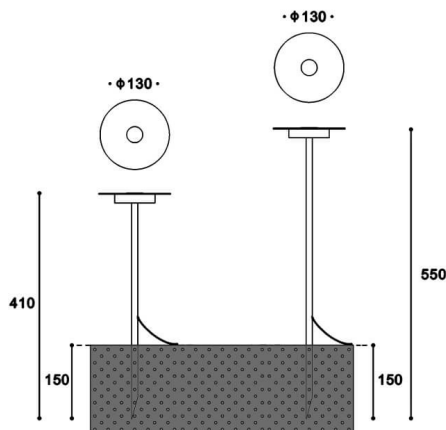

### MINI DISC

Lavov bollard from the family MINI DISC with a power of 7W and an optic 120 degrees. With a real lumen output of 368.46lm and an efficiency of 36lm/W with a CCT of 3000K, made in Aluminium,, and finished in White color. Dimensions diam 130\*550 (height)mm. NOT INCLUDED driver. Degree of protection IP65 and IK10.

#### Dimensions

Product dimensions (mm) diam 130\*550 (height)mm

#### Scheme

Item code	86.OB16.2301.01
Product type	Outdoor
Category	Bollards
Family	MINI DISC
Pictograms	

Product	
Real power (W)	7
Real luminous flux (Lm)	368.46
Luminous efficiency (Lm/W)	36
Beam angle (°)	120
Life time (h)	50000h L70B10
IP	65
Electrical class insulation	Class III
Colour	White
Control gear included	no
Control gear	NOT INCLUDED
Light source	LED
Colour temperature (K)	3000
Colour consistency (SDCM)	SDCM3
CRI	80
IK	10