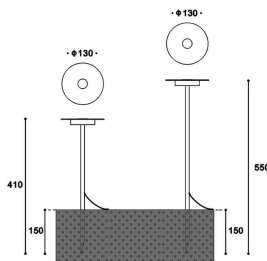

MINI DISC

Lavov bollard from the family MINI DISC with a power of 10.11W and an optic 120 degrees. With a real lumen output of 368.46lm and an efficiency of 36.450000000000003lm/W with a CCT of 3000K, made in Aluminium,, and finished in White color. Dimensions diam 130*550 (height)mm. NOT INCLUDED driver. Degree of protection IP65 and IK10.

Item code	86.OB16.2301.01
------------------	------------------------

Product type	Outdoor
---------------------	----------------

Category	Bollards
-----------------	-----------------

Family	MINI DISC
---------------	------------------

Pictograms

Dimensions

Product dimensions (mm) diam 130*550 (height)mm

Scheme

Product

Real power (W)	10.11
Real luminous flux (Lm)	368.46
Luminous efficiency (Lm/W)	36.450000000000003
Beam angle (°)	120
Life time (h)	50000h L70B10
IP	65
Electrical class insulation	Class III
Colour	White
Control gear included	no
Control gear	NOT INCLUDED
Light source	LED
Colour temperature (K)	3000
Colour consistency (SDCM)	SDCM<3
CRI	80
IK	10