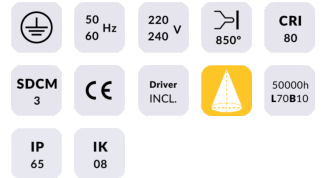

MINI DISC

Lavov bollard from the family MINI DISC with a power of 10.11W and an optic 120 degrees. With a real lumen output of 368.46lm and an efficiency of 36.450000000000003lm/W with a CCT of 3000K, made in Aluminium,, and finished in White color. Dimensions diam 130*550 (height)mm. NOT INCLUDED driver. Degree of protection IP65 and IK10.

Item code	86.OB16.2301.01
Product type	Outdoor
Category	Bollards
Family	MINI DISC

Pictograms

Dimensions

Product dimensions (mm) diam 130*550 (height)mm

Scheme

Product

Real power (W)	10.11
Real luminous flux (Lm)	368.46
Luminous efficiency (Lm/W)	36.450000000000003
Beam angle (°)	120
Life time (h)	50000h L70B10
IP	65
Electrical class insulation	Class III
Colour	White
Control gear included	no
Control gear	NOT INCLUDED
Light source	LED
Colour temperature (K)	3000
Colour consistency (SDCM)	SDCM<3
CRI	80
IK	10