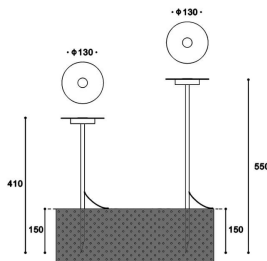

MINI DISC

Lavov bollard from the family MINI DISC with a power of 10.11W and an optic 120 degrees. With a real lumen output of 368.46lm and an efficiency of 36.450000000000003lm/W with a CCT of 3000K, made in Aluminium,, and finished in White color. Dimensions diam 130*550 (height)mm. NOT INCLUDED driver. Degree of protection IP65 and IK10.

Item code	86.OB16.2301.01
Product type	Outdoor
Category	Bollards
Family	MINI DISC

Pictograms

Dimensions

Product dimensions (mm) diam 130*550 (height)mm

Scheme

Product

Real power (W)	10.11
Real luminous flux (Lm)	368.46
Luminous efficiency (Lm/W)	36.450000000000003
Beam angle (°)	120
Life time (h)	50000h L70B10
IP	65
Electrical class insulation	Class III
Colour	White
Control gear included	no
Control gear	NOT INCLUDED
Light source	LED
Colour temperature (K)	3000
Colour consistency (SDCM)	SDCM<3
CRI	80
IK	10