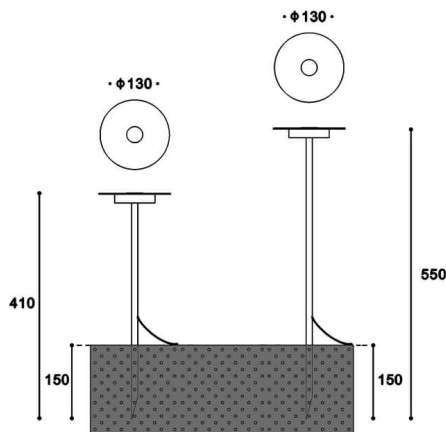

**MINI DISC**

Lavov bollard from the family MINI DISC with a power of 7W and an optic 120 degrees. With a real lumen output of 368.46lm and an efficiency of 36lm/W with a CCT of 3000K, made in Aluminium,, and finished in Black color. Dimensions diam 130\*550 (height)mm. NOT INCLUDED driver. Degree of protection IP65 and IK10.

**Dimensions**

**Product dimensions (mm) diam 130\*550 (height)mm**

**Scheme**

<b>Item code</b>	<b>86.OB16.2301.02</b>
<b>Product type</b>	<b>Outdoor</b>
<b>Category</b>	<b>Bollards</b>
<b>Family</b>	<b>MINI DISC</b>
<b>Pictograms</b>	

<b>Product</b>	
<b>Real power (W)</b>	<b>7</b>
<b>Real luminous flux (Lm)</b>	<b>368.46</b>
<b>Luminous efficiency (Lm/W)</b>	<b>36</b>
<b>Beam angle (°)</b>	<b>120</b>
<b>Life time (h)</b>	<b>50000h L70B10</b>
<b>IP</b>	<b>65</b>
<b>Electrical class insulation</b>	<b>Class III</b>
<b>Colour</b>	<b>Black</b>
<b>Control gear included</b>	<b>no</b>
<b>Control gear</b>	<b>NOT INCLUDED</b>
<b>Light source</b>	<b>LED</b>
<b>Colour temperature (K)</b>	<b>3000</b>
<b>Colour consistency (SDCM)</b>	<b>SDCM3</b>
<b>CRI</b>	<b>80</b>
<b>IK</b>	<b>10</b>