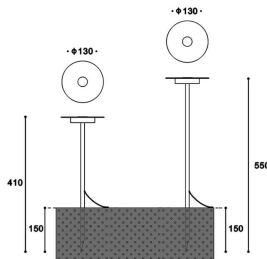

MINI DISC

Lavov bollard from the family MINI DISC with a power of 10.11W and an optic 120 degrees. With a real lumen output of 368.46lm and an efficiency of 36.450000000000003lm/W with a CCT of 3000K, made in Aluminium,, and finished in Black color. Dimensions diam 130*550 (height)mm. NOT INCLUDED driver. Degree of protection IP65 and IK10.

Item code	86.OB16.2301.02
------------------	------------------------

Product type	Outdoor
---------------------	----------------

Category	Bollards
-----------------	-----------------

Family	MINI DISC
---------------	------------------

Pictograms

Dimensions

Product dimensions (mm) diam 130*550 (height)mm

Scheme

Product

Real power (W)	10.11
Real luminous flux (Lm)	368.46
Luminous efficiency (Lm/W)	36.450000000000003
Beam angle (°)	120
Life time (h)	50000h L70B10
IP	65
Electrical class insulation	Class III
Colour	Black
Control gear included	no
Control gear	NOT INCLUDED
Light source	LED
Colour temperature (K)	3000
Colour consistency (SDCM)	SDCM<3
CRI	80
IK	10