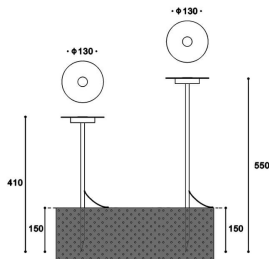

MINI DISC

Lavov bollard from the family MINI DISC with a power of 10.11W and an optic 120 degrees. With a real lumen output of 368.46lm and an efficiency of 36.450000000000003lm/W with a CCT of 3000K, made in Aluminium,, and finished in Black color. Dimensions diam 130*550 (height)mm. NOT INCLUDED driver. Degree of protection IP65 and IK10.

Item code	86.OB16.2301.02
Product type	Outdoor
Category	Bollards
Family	MINI DISC
Pictograms	

Dimensions

Product dimensions (mm) diam 130*550 (height)mm

Scheme

Product

Real power (W)	10.11
Real luminous flux (Lm)	368.46
Luminous efficiency (Lm/W)	36.450000000000003
Beam angle (°)	120
Life time (h)	50000h L70B10
IP	65
Electrical class insulation	Class III
Colour	Black
Control gear included	no
Control gear	NOT INCLUDED
Light source	LED
Colour temperature (K)	3000
Colour consistency (SDCM)	SDCM<3
CRI	80
IK	10