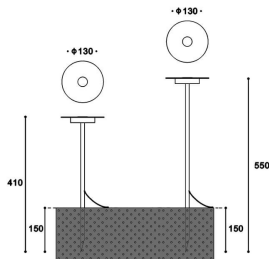

MINI DISC

Lavov bollard from the family MINI DISC with a power of 10.11W and an optic 120 degrees. With a real lumen output of 368.46lm and an efficiency of 36.450000000000003lm/W with a CCT of 3000K, made in Aluminium,, and finished in Black color. Dimensions diam 130*550 (height)mm. NOT INCLUDED driver. Degree of protection IP65 and IK10.

Item code	86.OB16.2301.02
------------------	------------------------

Product type	Outdoor
---------------------	----------------

Category	Bollards
-----------------	-----------------

Family	MINI DISC
---------------	------------------

Pictograms

	50 60 Hz	220 240 V		CRI 80
SDCM 3		Driver INCL.		50000h L70B10
IP 65	IK 08			

Dimensions

Product dimensions (mm) diam 130*550 (height)mm

Scheme

Product

Real power (W)	10.11
Real luminous flux (Lm)	368.46
Luminous efficiency (Lm/W)	36.450000000000003
Beam angle (°)	120
Life time (h)	50000h L70B10
IP	65
Electrical class insulation	Class III
Colour	Black
Control gear included	no
Control gear	NOT INCLUDED
Light source	LED
Colour temperature (K)	3000
Colour consistency (SDCM)	SDCM<3
CRI	80
IK	10