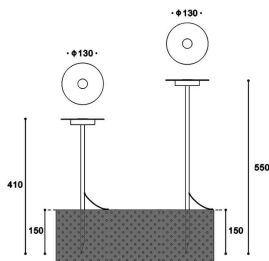

MINI DISC

Lavov bollard from the family MINI DISC with a power of 10.11W and an optic 120 degrees. With a real lumen output of 368.46lm and an efficiency of 36.450000000000003lm/W with a CCT of 3000K, made in Aluminium,, and finished in Black color. Dimensions diam 130*550 (height)mm. NOT INCLUDED driver. Degree of protection IP65 and IK10.

Item code	86.OB16.2301.02
------------------	------------------------

Product type	Outdoor
---------------------	----------------

Category	Bollards
-----------------	-----------------

Family	MINI DISC
---------------	------------------

Pictograms

	50 60 Hz	220 240 V		CRI 80
SDCM 3		Driver INCL.		50000h L70B10
IP 65	IK 08			

Dimensions

Product dimensions (mm) diam 130*550 (height)mm

Scheme

Product

Real power (W)	10.11
Real luminous flux (Lm)	368.46
Luminous efficiency (Lm/W)	36.450000000000003
Beam angle (°)	120
Life time (h)	50000h L70B10
IP	65
Electrical class insulation	Class III
Colour	Black
Control gear included	no
Control gear	NOT INCLUDED
Light source	LED
Colour temperature (K)	3000
Colour consistency (SDCM)	SDCM<3
CRI	80
IK	10