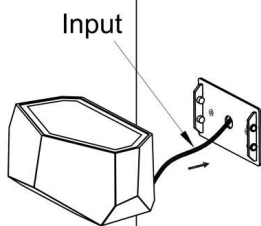

If the external flexible cable or cord of this luminaire is damaged, it shall be exclusively replaced by the manufacturer or his service agent or a similar qualified person in order to avoid a hazard.
The light source of this luminaire is not replaceable; when the light source reaches its end of life the whole luminaire shall be replaced.

1

2

3

4