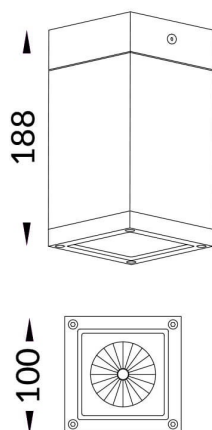

PILAR

Surface Ceiling Downlight fixture from the family PILAR with a power of 21 W and a 12 degrees beam angle. With a real lumen output of 1705lm and a luminous efficiency of 81.19lm/W. Made in Die Cast Aluminium Body, Front Cover Tempered Glass with an IP65 and an IK06 degree of protection. Finished in White color. ON-OFF driver included

Item code	86.OC01.1311.01
Product type	Outdoor
Category	Surface Ceiling Downlight
Family	PILAR

Pictograms

Scheme

Product

Real power (W)	21
Real luminous flux (Lm)	1705
Luminous efficiency (Lm/W)	81.19
Beam angle (°)	12
Life time (h)	50000h L80B10
IP	65
Electrical class insulation	Class I
Colour	White
Chip Brand	Nichia
Control gear included	Yes
Control gear	ON-OFF
Light source	LED
Type of LED	1*18W Nichia COB
Colour temperature (K)	3000
Colour consistency (SDCM)	SDCM<3
CRI	>80
IK	IK06