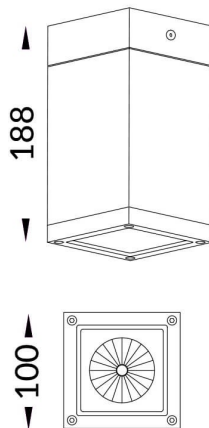

PILAR

Surface Ceiling Downlight fixture from the family PILAR with a power of 21 W and a 12 degrees beam angle. With a real lumen output of 1705lm and a luminous efficiency of 81.19lm/W. Made in Die Cast Aluminium Body, Front Cover Tempered Glass with an IP65 and an IK06 degree of protection. Finished in White color. ON-OFF driver included

Item code	86.OC01.1311.01
Product type	Outdoor
Category	Surface Ceiling Downlight
Family	PILAR
Pictograms	

Scheme

Product	
Real power (W)	21
Real luminous flux (Lm)	1705
Luminous efficiency (Lm/W)	81.19
Beam angle (°)	12
Life time (h)	50000h L80B10
IP	65
Electrical class insulation	Class I
Colour	White
Chip Brand	Nichia
Control gear included	Yes
Control gear	ON-OFF
Light source	LED
Type of LED	1*18W Nichia COB
Colour temperature (K)	3000
Colour consistency (SDCM)	SDCM<3
CRI	>80
IK	IK06