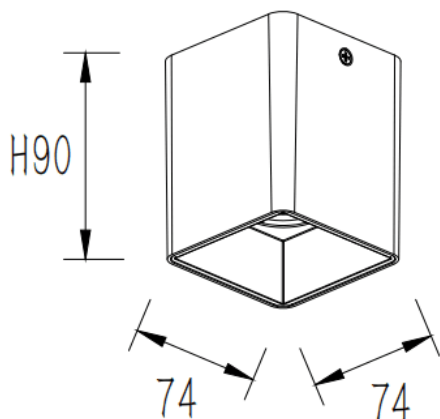

PILAR

Lavov Ceiling downlight from the family PILAR with a power of 15W and a 20 beam angle. Finished in White colour. Dimensions 74x74x90 mm.. With a total lumen output of 1200lm and a luminous efficiency of 80lm/W. CCT 3000K. Driver ON-OFF. Made in Die Cast Aluminium Body, Front Cover Tempered Glass. .IP65.

Item code	86.OC01.1311.01
Product type	Outdoor
Category	Surface Ceiling Downlight
Family	PILAR
Pictograms	

Dimensions

Product dimensions (mm) **74x74x90 mm**

Scheme

Photometry

Product	
Real power (W)	15
Real luminous flux (Lm)	1200
Luminous efficiency (Lm/W)	80
Beam angle (°)	20
Life time (h)	50000h L80B10
IP	IP65
Colour	White
Control gear included	Yes
Control gear	ON-OFF
Light source	LED
Type of LED	COB
Colour temperature (K)	3000
Colour consistency (SDCM)	SDCM3
CRI	80