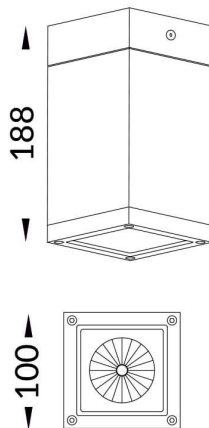

**PILAR**

Surface Ceiling Downlight fixture from the family PILAR with a power of 21 W and a 12 degrees beam angle. With a real lumen output of 1705lm and a luminous efficiency of 81.19lm/W. Made in Die Cast Aluminium Body, Front Cover Tempered Glass with an IP65 and an IK06 degree of protection. Finished in Black color. ON-OFF driver included

<b>Item code</b>	<b>86.OC01.1311.02</b>
<b>Product type</b>	<b>Outdoor</b>
<b>Category</b>	<b>Surface Ceiling Downlight</b>
<b>Family</b>	<b>PILAR</b>

<b>Pictograms</b>	

**Scheme**

<b>Product</b>	
<b>Real power (W)</b>	<b>21</b>
<b>Real luminous flux (Lm)</b>	<b>1705</b>
<b>Luminous efficiency (Lm/W)</b>	<b>81.19</b>
<b>Beam angle (°)</b>	<b>12</b>
<b>Life time (h)</b>	<b>50000h L80B10</b>
<b>IP</b>	<b>65</b>
<b>Electrical class insulation</b>	<b>Class I</b>
<b>Colour</b>	<b>Black</b>
<b>Chip Brand</b>	<b>Nichia</b>
<b>Control gear included</b>	<b>Yes</b>
<b>Control gear</b>	<b>ON-OFF</b>
<b>Light source</b>	<b>LED</b>
<b>Type of LED</b>	<b>1*18W Nichia COB</b>
<b>Colour temperature (K)</b>	<b>3000</b>
<b>Colour consistency (SDCM)</b>	<b>SDCM&lt;3</b>
<b>CRI</b>	<b>&gt;80</b>
<b>IK</b>	<b>IK06</b>