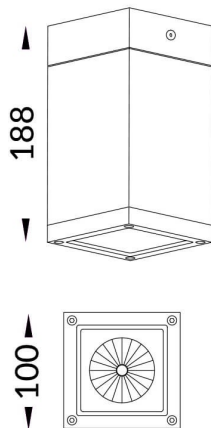

PILAR

Surface Ceiling Downlight fixture from the family PILAR with a power of 21 W and a 12 degrees beam angle. With a real lumen output of 1705lm and a luminous efficiency of 81.19lm/W. Made in Die Cast Aluminium Body, Front Cover Tempered Glass with an IP65 and an IK06 degree of protection. Finished in Black color. ON-OFF driver included

Item code	86.OC01.1311.02
Product type	Outdoor
Category	Surface Ceiling Downlight
Family	PILAR

Pictograms	

Scheme

Product	
Real power (W)	21
Real luminous flux (Lm)	1705
Luminous efficiency (Lm/W)	81.19
Beam angle (°)	12
Life time (h)	50000h L80B10
IP	65
Electrical class insulation	Class I
Colour	Black
Chip Brand	Nichia
Control gear included	Yes
Control gear	ON-OFF
Light source	LED
Type of LED	1*18W Nichia COB
Colour temperature (K)	3000
Colour consistency (SDCM)	SDCM<3
CRI	>80
IK	IK06