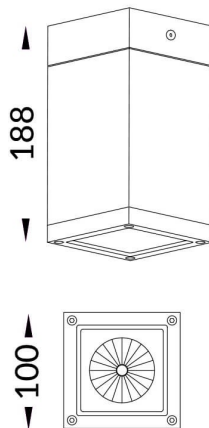

PILAR

Surface Ceiling Downlight fixture from the family PILAR with a power of 21 W and a 12 degrees beam angle. With a real lumen output of 1705lm and a luminous efficiency of 81.19lm/W. Made in Die Cast Aluminium Body, Front Cover Tempered Glass with an IP65 and an IK06 degree of protection. Finished in Grey color. ON-OFF driver included

Item code	86.OC01.1311.03
Product type	Outdoor
Category	Surface Ceiling Downlight
Family	PILAR
Pictograms	

Scheme

Product

Real power (W)	21
Real luminous flux (Lm)	1705
Luminous efficiency (Lm/W)	81.19
Beam angle (°)	12
Life time (h)	50000h L80B10
IP	65
Electrical class insulation	Class I
Colour	Grey
Chip Brand	Nichia
Control gear included	Yes
Control gear	ON-OFF
Light source	LED
Type of LED	1*18W Nichia COB
Colour temperature (K)	3000
Colour consistency (SDCM)	SDCM<3
CRI	>80
IK	IK06