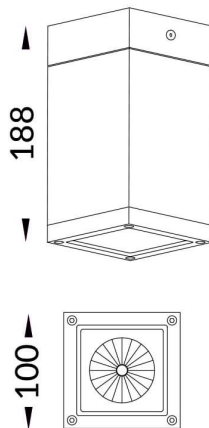

**PILAR**

Surface Ceiling Downlight fixture from the family PILAR with a power of 21 W and a 12 degrees beam angle. With a real lumen output of 1705lm and a luminous efficiency of 81.19lm/W. Made in Die Cast Aluminium Body, Front Cover Tempered Glass with an IP65 and an IK06 degree of protection. Finished in Grey color. ON-OFF driver included

<b>Item code</b>	<b>86.OC01.1311.03</b>
<b>Product type</b>	<b>Outdoor</b>
<b>Category</b>	<b>Surface Ceiling Downlight</b>
<b>Family</b>	<b>PILAR</b>
<b>Pictograms</b>	

**Scheme**

<b>Product</b>	
<b>Real power (W)</b>	<b>21</b>
<b>Real luminous flux (Lm)</b>	<b>1705</b>
<b>Luminous efficiency (Lm/W)</b>	<b>81.19</b>
<b>Beam angle (°)</b>	<b>12</b>
<b>Life time (h)</b>	<b>50000h L80B10</b>
<b>IP</b>	<b>65</b>
<b>Electrical class insulation</b>	<b>Class I</b>
<b>Colour</b>	<b>Grey</b>
<b>Chip Brand</b>	<b>Nichia</b>
<b>Control gear included</b>	<b>Yes</b>
<b>Control gear</b>	<b>ON-OFF</b>
<b>Light source</b>	<b>LED</b>
<b>Type of LED</b>	<b>1*18W Nichia COB</b>
<b>Colour temperature (K)</b>	<b>3000</b>
<b>Colour consistency (SDCM)</b>	<b>SDCM&lt;3</b>
<b>CRI</b>	<b>&gt;80</b>
<b>IK</b>	<b>IK06</b>