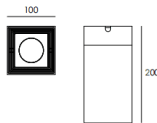

**PILAR**

Surface Ceiling Downlight fixture from the family PILAR with a power of 19.5 W and a 15 degrees beam angle. With a real lumen output of 2098lm and a luminous efficiency of 107.6lm/W. Made in Die Cast Aluminium Body, Front Cover Tempered Glass with an IP65 and an IK06 degree of protection. Finished in Grey color. ON-OFF driver included

<b>Item code</b>	<b>86.OC01.1311.03</b>
<b>Product type</b>	<b>Outdoor</b>
<b>Category</b>	<b>Surface Ceiling Downlight</b>
<b>Family</b>	<b>PILAR</b>

**Pictograms**

**Scheme**

<b>Product</b>	
<b>Real power (W)</b>	<b>19.5</b>
<b>Real luminous flux (Lm)</b>	<b>2098</b>
<b>Luminous efficiency (Lm/W)</b>	<b>107.6</b>
<b>Beam angle (°)</b>	<b>15</b>
<b>Life time (h)</b>	<b>50000h L80B10</b>
<b>IP</b>	<b>65</b>
<b>Electrical class insulation</b>	<b>Class I</b>
<b>Colour</b>	<b>Grey</b>
<b>Control gear included</b>	<b>Yes</b>
<b>Control gear</b>	<b>ON-OFF</b>
<b>Light source</b>	<b>LED</b>
<b>Type of LED</b>	<b>1*18W Nichia COB</b>
<b>Colour temperature (K)</b>	<b>3000</b>
<b>Colour consistency (SDCM)</b>	<b>SDCM&lt;3</b>
<b>CRI</b>	<b>&gt;80</b>
<b>IK</b>	<b>IK06</b>