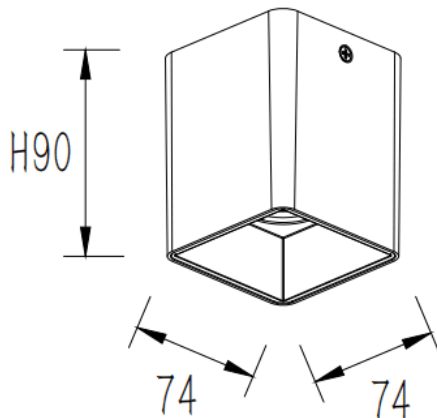

**PILAR**

Lavov Ceiling downlight from the family PILAR with a power of 15W and a 40 beam angle. Finished in White colour. Dimensions 74x74x90 mm.. With a total lumen output of 1200lm and a luminous efficiency of 80lm/W. CCT 3000K. Driver ON-OFF. Made in Die Cast Aluminium Body, Front Cover Tempered Glass. .IP65.

<b>Dimensions</b>	
<b>Product dimensions (mm)</b>	<b>74x74x90 mm</b>

**Scheme**

**Photometry**

<b>Item code</b>	<b>86.OC01.1321.01</b>
<b>Product type</b>	<b>Outdoor</b>
<b>Category</b>	<b>Surface Ceiling Downlight</b>
<b>Family</b>	<b>PILAR</b>
<b>Pictograms</b>	

<b>Product</b>	
<b>Real power (W)</b>	<b>15</b>
<b>Real luminous flux (Lm)</b>	<b>1200</b>
<b>Luminous efficiency (Lm/W)</b>	<b>80</b>
<b>Beam angle (°)</b>	<b>40</b>
<b>Life time (h)</b>	<b>50000h L80B10</b>
<b>IP</b>	<b>IP65</b>
<b>Colour</b>	<b>White</b>
<b>Control gear included</b>	<b>Yes</b>
<b>Control gear</b>	<b>ON-OFF</b>
<b>Light source</b>	<b>LED</b>
<b>Type of LED</b>	<b>COB</b>
<b>Colour temperature (K)</b>	<b>3000</b>
<b>Colour consistency (SDCM)</b>	<b>SDCM3</b>
<b>CRI</b>	<b>80</b>