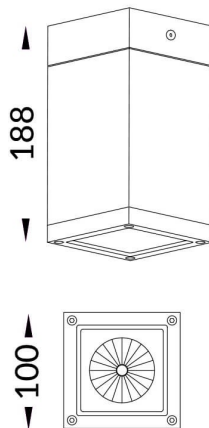

PILAR

Surface Ceiling Downlight fixture from the family PILAR with a power of 21 W and a 18 degrees beam angle. With a real lumen output of 1705lm and a luminous efficiency of 81.19lm/W. Made in Die Cast Aluminium Body, Front Cover Tempered Glass with an IP65 and an IK06 degree of protection. Finished in White color. ON-OFF driver included

Item code	86.OC01.1321.01
Product type	Outdoor
Category	Surface Ceiling Downlight
Family	PILAR
Pictograms	

Scheme

Product	
Real power (W)	21
Real luminous flux (Lm)	1705
Luminous efficiency (Lm/W)	81.19
Beam angle (°)	18
Life time (h)	50000h L80B10
IP	65
Electrical class insulation	Class I
Colour	White
Chip Brand	Nichia
Control gear included	Yes
Control gear	ON-OFF
Light source	LED
Type of LED	1*18W Nichia COB
Colour temperature (K)	3000
Colour consistency (SDCM)	SDCM<3
CRI	>80
IK	IK06