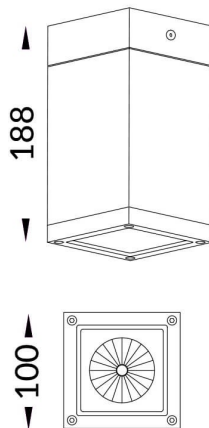

PILAR

Surface Ceiling Downlight fixture from the family PILAR with a power of 21 W and a 18 degrees beam angle. With a real lumen output of 1705lm and a luminous efficiency of 81.19lm/W. Made in Die Cast Aluminium Body, Front Cover Tempered Glass with an IP65 and an IK06 degree of protection. Finished in White color. ON-OFF driver included

Item code	86.OC01.1321.01
Product type	Outdoor
Category	Surface Ceiling Downlight
Family	PILAR
Pictograms	

Scheme

Product

Real power (W)	21
Real luminous flux (Lm)	1705
Luminous efficiency (Lm/W)	81.19
Beam angle (°)	18
Life time (h)	50000h L80B10
IP	65
Electrical class insulation	Class I
Colour	White
Chip Brand	Nichia
Control gear included	Yes
Control gear	ON-OFF
Light source	LED
Type of LED	1*18W Nichia COB
Colour temperature (K)	3000
Colour consistency (SDCM)	SDCM<3
CRI	>80
IK	IK06