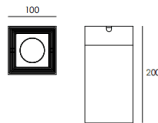

**SURFACE CEILING DOWNLIGHT -
PILAR**

Item code 86.OC01.1321.01

LAVOV
LIGHTING

PILAR

Surface Ceiling Downlight fixture from the family PILAR with a power of 19.5 W and a 24 degrees beam angle. With a real lumen output of 2098lm and a luminous efficiency of 107.6lm/W. Made in Die Cast Aluminium Body, Front Cover Tempered Glass with an IP65 and an IK06 degree of protection. Finished in White color. ON-OFF driver included

Item code	86.OC01.1321.01
Product type	Outdoor
Category	Surface Ceiling Downlight
Family	PILAR

Pictograms

Product	
Real power (W)	19.5
Real luminous flux (Lm)	2098
Luminous efficiency (Lm/W)	107.6
Beam angle (°)	24
Life time (h)	50000h L80B10
IP	65
Electrical class insulation	Class I
Colour	White
Control gear included	Yes
Control gear	ON-OFF
Light source	LED
Type of LED	1*18WNichia COB
Colour temperature (K)	3000
Colour consistency (SDCM)	SDCM<3
CRI	>80
IK	IK06

Scheme

Photometry