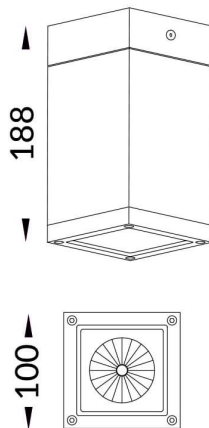

**PILAR**

Surface Ceiling Downlight fixture from the family PILAR with a power of 21 W and a 18 degrees beam angle. With a real lumen output of 1705lm and a luminous efficiency of 81.19lm/W. Made in Die Cast Aluminium Body, Front Cover Tempered Glass with an IP65 and an IK06 degree of protection. Finished in White color. ON-OFF driver included

<b>Item code</b>	<b>86.OC01.1321.01</b>
<b>Product type</b>	<b>Outdoor</b>
<b>Category</b>	<b>Surface Ceiling Downlight</b>
<b>Family</b>	<b>PILAR</b>
<b>Pictograms</b>	

**Scheme**

<b>Product</b>	
<b>Real power (W)</b>	<b>21</b>
<b>Real luminous flux (Lm)</b>	<b>1705</b>
<b>Luminous efficiency (Lm/W)</b>	<b>81.19</b>
<b>Beam angle (°)</b>	<b>18</b>
<b>Life time (h)</b>	<b>50000h L80B10</b>
<b>IP</b>	<b>65</b>
<b>Electrical class insulation</b>	<b>Class I</b>
<b>Colour</b>	<b>White</b>
<b>Chip Brand</b>	<b>Nichia</b>
<b>Control gear included</b>	<b>Yes</b>
<b>Control gear</b>	<b>ON-OFF</b>
<b>Light source</b>	<b>LED</b>
<b>Type of LED</b>	<b>1*18W Nichia COB</b>
<b>Colour temperature (K)</b>	<b>3000</b>
<b>Colour consistency (SDCM)</b>	<b>SDCM&lt;3</b>
<b>CRI</b>	<b>&gt;80</b>
<b>IK</b>	<b>IK06</b>