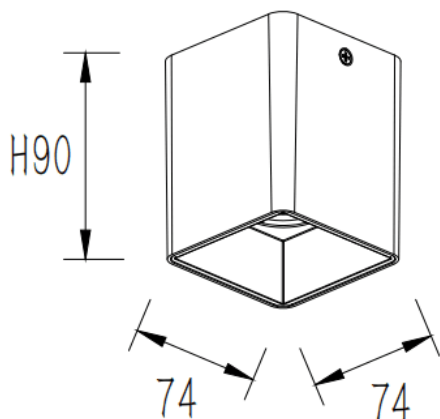

PILAR

Lavov Ceiling downlight from the family PILAR with a power of 15W and a 40 beam angle. Finished in Black colour. Dimensions 74x74x90 mm.. With a total lumen output of 1200lm and a luminous efficiency of 80lm/W. CCT 3000K. Driver ON-OFF. Made in Die Cast Aluminium Body, Front Cover Tempered Glass. .IP65.

Item code	86.OC01.1321.02
Product type	Outdoor
Category	Surface Ceiling Downlight
Family	PILAR

Pictograms

	220 240 V		CRI 80	SDCM 3
	On Off	IP 20	50000h L80B10	

Product	
Real power (W)	15
Real luminous flux (Lm)	1200
Luminous efficiency (Lm/W)	80
Beam angle (°)	40
Life time (h)	50000h L80B10
IP	IP65
Colour	Black
Control gear included	Yes
Control gear	ON-OFF
Light source	LED
Type of LED	COB
Colour temperature (K)	3000
Colour consistency (SDCM)	SDCM3
CRI	80

Dimensions

Product dimensions (mm) **74x74x90 mm**

Scheme

Photometry

**SURFACE CEILING DOWNLIGHT -
PILAR**

Item code 86.OC01.1321.02