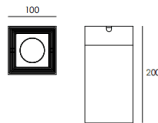

**SURFACE CEILING DOWNLIGHT -
PILAR**

Item code 86.OC01.1321.02

LAVOV
LIGHTING

PILAR

Surface Ceiling Downlight fixture from the family PILAR with a power of 19.5 W and a 24 degrees beam angle. With a real lumen output of 2098lm and a luminous efficiency of 107.6lm/W. Made in Die Cast Aluminium Body, Front Cover Tempered Glass with an IP65 and an IK06 degree of protection. Finished in Black color. ON-OFF driver included

Item code	86.OC01.1321.02
Product type	Outdoor
Category	Surface Ceiling Downlight
Family	PILAR

Pictograms

Product	
Real power (W)	19.5
Real luminous flux (Lm)	2098
Luminous efficiency (Lm/W)	107.6
Beam angle (°)	24
Life time (h)	50000h L80B10
IP	65
Electrical class insulation	Class I
Colour	Black
Control gear included	Yes
Control gear	ON-OFF
Light source	LED
Type of LED	1*18WNichia COB
Colour temperature (K)	3000
Colour consistency (SDCM)	SDCM<3
CRI	>80
IK	IK06

Scheme

Photometry