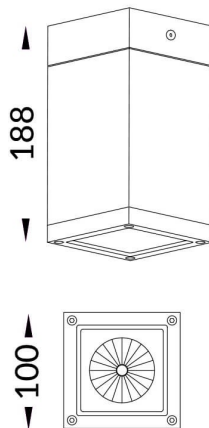

PILAR

Surface Ceiling Downlight fixture from the family PILAR with a power of 21 W and a 18 degrees beam angle. With a real lumen output of 1705lm and a luminous efficiency of 81.19lm/W. Made in Die Cast Aluminium Body, Front Cover Tempered Glass with an IP65 and an IK06 degree of protection. Finished in Black color. ON-OFF driver included

Item code	86.OC01.1321.02
Product type	Outdoor
Category	Surface Ceiling Downlight
Family	PILAR
Pictograms	

Scheme

Product

Real power (W)	21
Real luminous flux (Lm)	1705
Luminous efficiency (Lm/W)	81.19
Beam angle (°)	18
Life time (h)	50000h L80B10
IP	65
Electrical class insulation	Class I
Colour	Black
Chip Brand	Nichia
Control gear included	Yes
Control gear	ON-OFF
Light source	LED
Type of LED	1*18W Nichia COB
Colour temperature (K)	3000
Colour consistency (SDCM)	SDCM<3
CRI	>80
IK	IK06